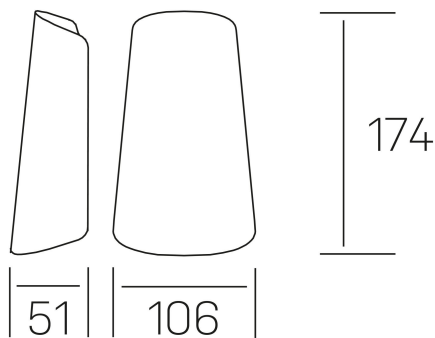

tuile
K60005.01.WS.DG-DG.OP.ST.8.30

GENERAL DETAILS

INSTALLATION	Wall Surface
FINISHES ALUMINIUM	Dark Grey-Dark Grey
LIGHT DIRECTION	Fixed
INT/EXT IP DEGREE	IP 65
MATERIAL	Aluminum
IK DEGREE	IK08
UTILIZATION	Outdoor
WARRANTY	3 years

ELECTRICAL DETAILS

LAMP	LED
POWER	11W
COLOUR TEMPERATURE	3000K
LUMINOUS FLUX	560 Lm
EFFICACY DIMMING	50 Lm/W
DIMABLE	No Dim
DRIVER	Integrated
CLASS PROTECTION	I
COLOUR RENDERING INDEX	CRI >80
VOLTAGE	220-240 V
FRECUENCIA	50-60 Hz
CURRENT INTENSITY	300 mA
LIFE TIME	50.000 h

GENERAL DIMENSIONS

DIMENSIONES DE EMBALAJE	106 × 51 × 174 mm
-------------------------	-------------------

*Please might expect a max.15% figure reduction in finishes other than white