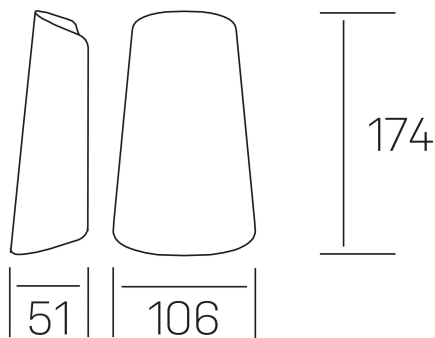

tuile

K60005.01.WS.DG-DG.OP.ST.8.30

GENERAL DETAILS

INSTALLATION	Wall Surface
FINISHES ALUMINIUM	Dark Grey-Dark Grey
LIGHT DIRECTION	Fixed
INT/EXT IP DEGREE	IP 65
MATERIAL	Aluminum
IK DEGREE	IK08
UTILIZATION	Indoor
WARRANTY	3 years

ELECTRICAL DETAILS

LAMP	LED
POWER	11W
COLOUR TEMPERATURE	3000K
LUMINOUS FLUX	560 Lm
EFFICACY DIMMING	50 Lm/W
DIMABLE	No Dim
DRIVER	Integrated
CLASS PROTECTION	I
COLOUR RENDERING INDEX	CRI >80
VOLTAGE	220-240 V
FRECUENCIA	50-60 Hz
CURRENT INTENSITY	300 mA
LIFE TIME	35.000 h

GENERAL DIMENSIONS

DIMENSIONES DE EMBALAJE	106 × 51 × 174 mm
-------------------------	-------------------

*Please might expect a max.15% figure reduction in finishes other than white