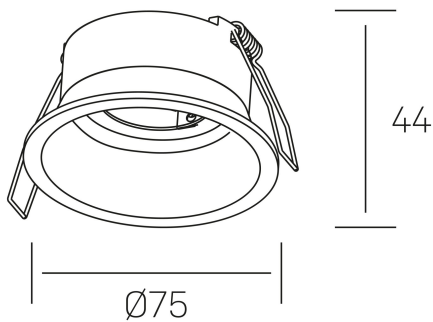

sun
K50140.01.RF.BK-BK.GU

GENERAL DETAILS

INSTALLATION	recessed with frame
FINISHES ALUMINIUM	Black-Black
LIGHT DIRECTION	Fixed
INT/EXT IP DEGREE	IP 23
MATERIAL	Aluminum
IK DEGREE	IK05
UTILIZATION	Indoor
WARRANTY	3 years

ELECTRICAL DETAILS

LAMP HOLDERS	GU
POWER	Max 8W
CLASS PROTECTION	II
VOLTAGE	110-240 V
FRECUENCIA	50-60 Hz

GENERAL DIMENSIONS

DIMENSIONS	Ø 75 mm
CUT OUT	Ø 65 mm
HEIGHT	h 44 mm total h 100 mm
DIMENSIONES DE EMBALAJE	115 × 115 × 60 mm
PESO NETO	0.12