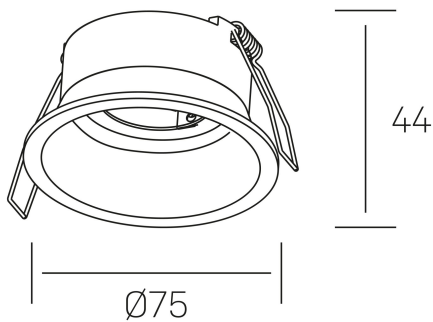

sun
K50140.01.RF.WH-WH.GU

GENERAL DETAILS

INSTALLATION	recessed with frame
FINISHES ALUMINIUM	White-White
LIGHT DIRECTION	Fixed
INT/EXT IP DEGREE	IP 23
MATERIAL	Aluminum
IK DEGREE	IK05
UTILIZATION	Indoor
WARRANTY	3 years

ELECTRICAL DETAILS

LAMP HOLDERS	GU
POWER	Max 8W
CLASS PROTECTION	II
VOLTAGE	110-240 V
FRECUENCIA	50-60 Hz

GENERAL DIMENSIONS

DIMENSIONS	Ø 75 mm
CUT OUT	Ø 65 mm
HEIGHT	h 44 mm total h 100 mm
DIMENSIONES DE EMBALAJE	115 × 115 × 60 mm
PESO NETO	0.12