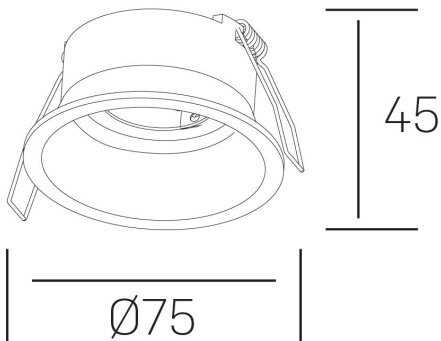

sun dawn
K50141.01.RF.BK-BK.GU

GENERAL DETAILS

INSTALLATION	recessed with frame
FINISHES ALUMINIUM	Black-Black
LIGHT DIRECTION	Fixed
INT/EXT IP DEGREE	IP 23
MATERIAL	Aluminum
IK DEGREE	IK05
UTILIZATION	Indoor
WARRANTY	3 years

ELECTRICAL DETAILS

LAMP HOLDERS	GU
POWER	Max 8W
CLASS PROTECTION	II
VOLTAGE	110-240 V
FRECUENCIA	50-60 Hz

GENERAL DIMENSIONS

DIMENSIONS	Ø 75 mm
CUT OUT	Ø 65 mm
HEIGHT	h 44 mm total h 100 mm
DIMENSIONES DE EMBALAJE	115 × 115 × 60 mm
PESO NETO	0.16