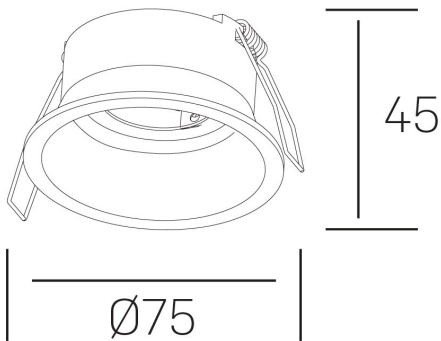

sun dawn
K50141.01.RF.WH-WH.GU

GENERAL DETAILS

INSTALLATION	recessed with frame
FINISHES ALUMINIUM	White-White
LIGHT DIRECTION	Fixed
INT/EXT IP DEGREE	IP 23
MATERIAL	Aluminum
IK DEGREE	IK05
UTILIZATION	Indoor
WARRANTY	3 years

ELECTRICAL DETAILS

LAMP HOLDERS	GU
POWER	Max 8W
CLASS PROTECTION	II
VOLTAGE	110-240 V
FRECUENCIA	50-60 Hz

GENERAL DIMENSIONS

DIMENSIONS	$\varnothing 75$ mm
CUT OUT	$\varnothing 65$ mm
HEIGHT	h 44 mm total h 100 mm
DIMENSIONES DE EMBALAJE	115 × 115 × 60 mm
PESO NETO	0.16