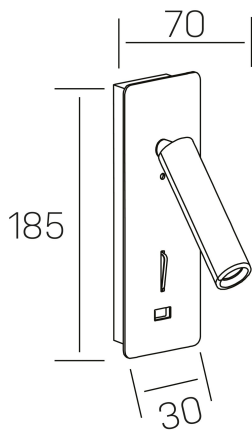

sign
K50702.01.WR.BK-BK.ST.8.30

GENERAL DETAILS

INSTALLATION	Wall Recessed
FINISHES ALUMINIUM	Black-Black
LIGHT DIRECTION	Orientable
TILTING DEGREES	90°
ROTATION DEGREES	360°
INT/EXT IP DEGREE	IP20
MATERIAL	Aluminum
IK DEGREE	IK010
UTILIZATION	Indoor
WARRANTY	3 years

ELECTRICAL DETAILS

LAMP	LED
POWER	3 W
COLOUR TEMPERATURE	3000K
LUMINOUS FLUX	160 Lm
EFFICACY DIMMING	49 Lm/W
DIMABLE	No Dim
DRIVER	Integrated
CLASS PROTECTION	I
COLOUR RENDERING INDEX	CRI >80
VOLTAGE	220-240 V
FRECUENCIA	50-60 Hz
CURRENT INTENSITY	650 mA
LIFE TIME	50.000 h

GENERAL DIMENSIONS

DIMENSIONS	70 X 30 mm
CUT OUT	56X175 mm
HEIGHT	h 185 mm
DIMENSIONES DE EMBALAJE	80 x 80 x 200 mm
PESO NETO	0.56

*Please might expect a max.15% figure reduction in finishes other than white