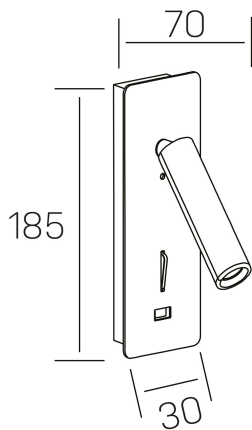

**sign**  
K50702.01.WR.BK-BK.ST.8.30

## GENERAL DETAILS

INSTALLATION	Wall Recessed
FINISHES ALUMINIUM	Black-Black
LIGHT DIRECTION	Orientable
TILTING DEGREES	90°
ROTATION DEGREES	360°
INT/EXT IP DEGREE	IP20
MATERIAL	Aluminum
IK DEGREE	IK010
UTILIZATION	Indoor
WARRANTY	3 years

## ELECTRICAL DETAILS

LAMP	LED
POWER	3 W
COLOUR TEMPERATURE	3000K
LUMINOUS FLUX	160 Lm
EFFICACY DIMMING	49 Lm/W
DIMABLE	No Dim
DRIVER	Integrated
CLASS PROTECTION	I
COLOUR RENDERING INDEX	CRI >80
VOLTAGE	220-240 V
FRECUENCIA	50-60 Hz
CURRENT INTENSITY	650 mA
LIFE TIME	35.000 h

## GENERAL DIMENSIONS

DIMENSIONS	70 X 30 mm
CUT OUT	56X175 mm
HEIGHT	h 185 mm
DIMENSIONES DE EMBALAJE	80 x 80 x 200 mm
PESO NETO	0.56

\*Please might expect a max.15% figure reduction in finishes other than white