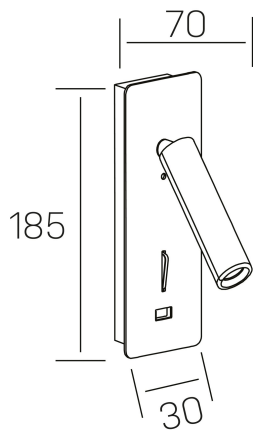

sign
K50702.01.WR.WH-WH.ST.8.30

GENERAL DETAILS

INSTALLATION	Wall Recessed
FINISHES ALUMINIUM	White-White
LIGHT DIRECTION	Orientable
TILTING DEGREES	90°
ROTATION DEGREES	360°
INT/EXT IP DEGREE	IP20
MATERIAL	Aluminum
IK DEGREE	IK010
UTILIZATION	Indoor
WARRANTY	3 years

ELECTRICAL DETAILS

LAMP	LED
POWER	3 W
COLOUR TEMPERATURE	3000K
LUMINOUS FLUX	160 Lm
EFFICACY DIMMING	49 Lm/W
DIMABLE	No Dim
DRIVER	Integrated
CLASS PROTECTION	I
COLOUR RENDERING INDEX	CRI >80
VOLTAGE	220-240 V
FRECUENCIA	50-60 Hz
CURRENT INTENSITY	650 mA
LIFE TIME	50.000 h

GENERAL DIMENSIONS

DIMENSIONS	70 X 30 mm
CUT OUT	56X175 mm
HEIGHT	h 185 mm
DIMENSIONES DE EMBALAJE	80 x 80 x 200 mm
PESO NETO	0.56

*Please might expect a max.15% figure reduction in finishes other than white