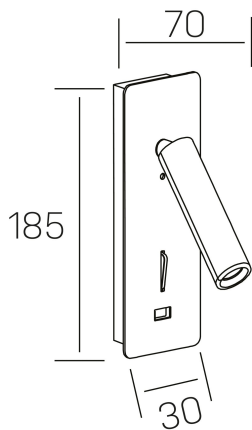

sign
K50702.01.WR.WH-WH.ST.8.30

GENERAL DETAILS

INSTALLATION	Wall Recessed
FINISHES ALUMINIUM	White-White
LIGHT DIRECTION	Orientable
TILTING DEGREES	90°
ROTATION DEGREES	360°
INT/EXT IP DEGREE	IP20
MATERIAL	Aluminum
IK DEGREE	IK010
UTILIZATION	Indoor
WARRANTY	3 years

ELECTRICAL DETAILS

LAMP	LED
POWER	3 W
COLOUR TEMPERATURE	3000K
LUMINOUS FLUX	160 Lm
EFFICACY DIMMING	49 Lm/W
DIMABLE	No Dim
DRIVER	Integrated
CLASS PROTECTION	I
COLOUR RENDERING INDEX	CRI >80
VOLTAGE	220-240 V
FRECUENCIA	50-60 Hz
CURRENT INTENSITY	650 mA
LIFE TIME	35.000 h

GENERAL DIMENSIONS

DIMENSIONS	70 X 30 mm
CUT OUT	56X175 mm
HEIGHT	h 185 mm
DIMENSIONES DE EMBALAJE	80 x 80 x 200 mm
PESO NETO	0.56

*Please might expect a max.15% figure reduction in finishes other than white