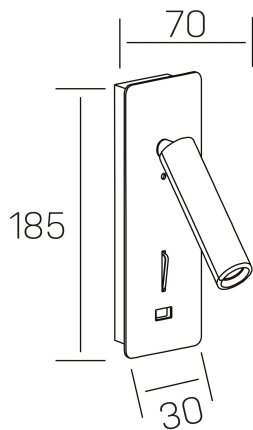

**sign**  
K50702.01.WS.BK-BK.ST.8.30

#### GENERAL DETAILS

INSTALLATION	Wall Surface
FINISHES ALUMINIUM	Black-Black
LIGHT DIRECTION	Fixed
INT/EXT IP DEGREE	IP 23
MATERIAL	Aluminum
IK DEGREE	IK010
UTILIZATION	Indoor
WARRANTY	3 years

#### ELECTRICAL DETAILS

LAMP	LED
POWER	3 W
COLOUR TEMPERATURE	3000K
LUMINOUS FLUX	160 Lm
EFFICACY DIMMING	49 Lm/W
DIMABLE	No Dim
DRIVER	Integrated
CLASS PROTECTION	I
COLOUR RENDERING INDEX	CRI >80
VOLTAGE	220-240 V
FRECUENCIA	50-60 Hz
CURRENT INTENSITY	650 mA
LIFE TIME	35.000 h

#### GENERAL DIMENSIONS

DIMENSIONS	120X80 mm
HEIGHT	h 185 mm
DIMENSIONES DE EMBALAJE	80 × 80 × 200 mm
PESO NETO	0.56

\*Please might expect a max.15% figure reduction in finishes other than white