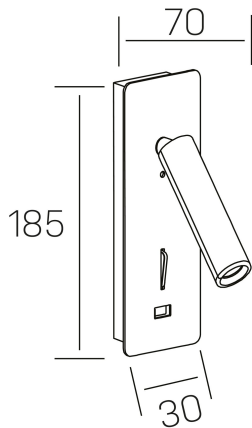

sign
K50702.01.WS.BK-BK.ST.8.30

GENERAL DETAILS

INSTALLATION	Wall Surface
FINISHES ALUMINIUM	Black-Black
LIGHT DIRECTION	Fixed
INT/EXT IP DEGREE	IP 23
MATERIAL	Aluminum
IK DEGREE	IK010
UTILIZATION	Indoor
WARRANTY	3 years

ELECTRICAL DETAILS

LAMP	LED
POWER	3 W
COLOUR TEMPERATURE	3000K
LUMINOUS FLUX	160 Lm
EFFICACY DIMMING	49 Lm/W
DIMABLE	No Dim
DRIVER	Integrated
CLASS PROTECTION	I
COLOUR RENDERING INDEX	CRI >80
VOLTAGE	220-240 V
FRECUENCIA	50-60 Hz
CURRENT INTENSITY	650 mA
LIFE TIME	50.000 h

GENERAL DIMENSIONS

DIMENSIONS	120X80 mm
HEIGHT	h 185 mm
DIMENSIONES DE EMBALAJE	80 × 80 × 200 mm
PESO NETO	0.56

*Please might expect a max.15% figure reduction in finishes other than white