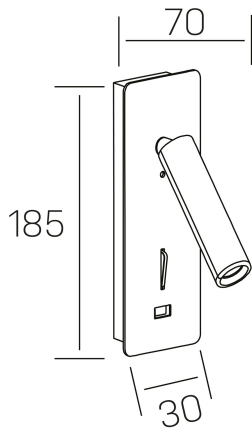

sign
K50702.01.WS.WH-WH.ST.8.30

GENERAL DETAILS

INSTALLATION	Wall Surface
FINISHES ALUMINIUM	White-White
LIGHT DIRECTION	Fixed
INT/EXT IP DEGREE	IP 23
MATERIAL	Aluminum
IK DEGREE	IK010
UTILIZATION	Indoor
WARRANTY	3 years

ELECTRICAL DETAILS

LAMP	LED
POWER	3 W
COLOUR TEMPERATURE	3000K
LUMINOUS FLUX	160 Lm
EFFICACY DIMMING	49 Lm/W
DIMABLE	No Dim
DRIVER	Integrated
CLASS PROTECTION	I
COLOUR RENDERING INDEX	CRI >80
VOLTAGE	220-240 V
FRECUENCIA	50-60 Hz
CURRENT INTENSITY	650 mA
LIFE TIME	50.000 h

GENERAL DIMENSIONS

DIMENSIONS	120X80 mm
HEIGHT	h 185 mm
DIMENSIONES DE EMBALAJE	80 × 80 × 200 mm
PESO NETO	0.56

*Please might expect a max.15% figure reduction in finishes other than white