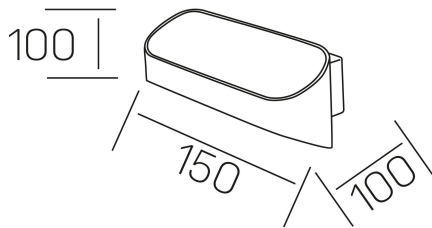

serena
K50709.01.WS.WH-WH.ST.8.30

GENERAL DETAILS

INSTALLATION	Wall Surface
FINISHES ALUMINIUM	White-White
LIGHT DIRECTION	Fixed
INT/EXT IP DEGREE	IP 32
MATERIAL	Aluminum
IK DEGREE	IK05
UTILIZATION	Indoor
WARRANTY	3 years

ELECTRICAL DETAILS

LAMP	LED
POWER	5 W
COLOUR TEMPERATURE	3000K
LUMINOUS FLUX	365 Lm
EFFICACY DIMMING	64 Lm/W
DIMABLE	No Dim
DRIVER	Integrated
CLASS PROTECTION	II
COLOUR RENDERING INDEX	CRI >80
VOLTAGE	220-240 V
FRECUENCIA	50-60 Hz
CURRENT INTENSITY	300 mA
LIFE TIME	35.000 h

GENERAL DIMENSIONS

DIMENSIONS	150×100 mm
HEIGHT	h 100 mm
DIMENSIONES DE EMBALAJE	105 × 105 × 16 mm
PESO NETO	0.46

*Please might expect a max.15% figure reduction in finishes other than white