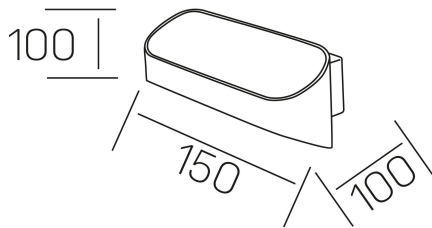

serena
K50709.01.WS.WH-WH.ST.8.30

GENERAL DETAILS

INSTALLATION	Wall Surface
FINISHES ALUMINIUM	White-White
LIGHT DIRECTION	Fixed
INT/EXT IP DEGREE	IP 32
MATERIAL	Aluminum
IK DEGREE	IK05
UTILIZATION	Indoor
WARRANTY	3 years

ELECTRICAL DETAILS

LAMP	LED
POWER	5 W
COLOUR TEMPERATURE	3000K
LUMINOUS FLUX	365 Lm
EFFICACY DIMMING	64 Lm/W
DIMABLE	No Dim
DRIVER	Integrated
CLASS PROTECTION	II
COLOUR RENDERING INDEX	CRI >80
VOLTAGE	220-240 V
FRECUENCIA	50-60 Hz
CURRENT INTENSITY	300 mA
LIFE TIME	50.000 h

GENERAL DIMENSIONS

DIMENSIONS	150×100 mm
HEIGHT	h 100 mm
DIMENSIONES DE EMBALAJE	105 × 105 × 16 mm
PESO NETO	0.46

*Please might expect a max.15% figure reduction in finishes other than white