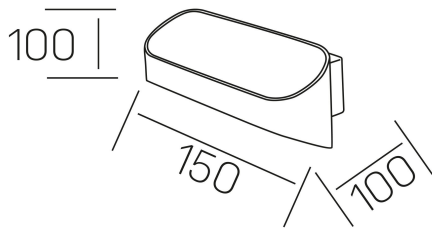

serena
K50709.01.WS.WH-WH.ST.8.30

GENERAL DETAILS

INSTALLATION	Wall Surface
FINISHES ALUMINIUM	White-White
LIGHT DIRECTION	Fixed
INT/EXT IP DEGREE	IP 32
MATERIAL	Aluminum
IK DEGREE	IK05
UTILIZATION	Indoor
WARRANTY	5 years

ELECTRICAL DETAILS

LAMP	LED
POWER	5 W
COLOUR TEMPERATURE	3000K
LUMINOUS FLUX	365 Lm
EFFICACY DIMMING	64 Lm/W
DIMABLE	No Dim
DRIVER	Integrated
CLASS PROTECTION	II
COLOUR RENDERING INDEX	CRI >80
VOLTAGE	220-240 V
CURRENT INTENSITY	300 mA
LIFE TIME	50.000 h

GENERAL DIMENSIONS

DIMENSIONS	150×100 mm
HEIGHT	h 100 mm
DIMENSIONES DE EMBALAJE	105 × 105 × 16 mm
PESO NETO	0.46

*Please might expect a max.15% figure reduction in finishes other than white