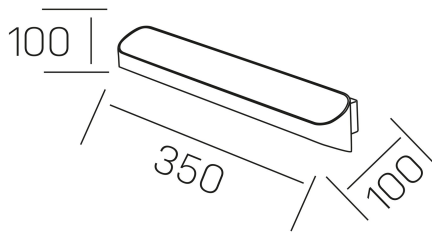

**serena**  
K50709.03.WS.WH-WH.ST.8.30

## GENERAL DETAILS

INSTALLATION	Wall Surface
FINISHES ALUMINIUM	White-White
LIGHT DIRECTION	Fixed
INT/EXT IP DEGREE	IP 32
MATERIAL	Aluminum
IK DEGREE	IK05
UTILIZATION	Indoor
WARRANTY	3 years

## ELECTRICAL DETAILS

LAMP	LED
POWER	15W
COLOUR TEMPERATURE	3000K
LUMINOUS FLUX	1250 Lm
EFFICACY DIMMING	83 Lm/W
DIMABLE	No Dim
DRIVER	Integrated
CLASS PROTECTION	II
COLOUR RENDERING INDEX	CRI >80
VOLTAGE	220-240 V
FRECUENCIA	50-60 Hz
CURRENT INTENSITY	300 mA
LIFE TIME	50.000 h

## GENERAL DIMENSIONS

DIMENSIONS	350×100 mm
HEIGHT	h 100 mm
DIMENSIONES DE EMBALAJE	105 × 105 × 36 mm
PESO NETO	0.83

\*Please might expect a max.15% figure reduction in finishes other than white