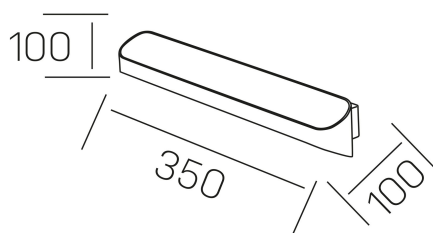

serena
K50709.03.WS.WH-WH.ST.8.30

GENERAL DETAILS

INSTALLATION	Wall Surface
FINISHES ALUMINIUM	White-White
LIGHT DIRECTION	Fixed
INT/EXT IP DEGREE	IP 32
MATERIAL	Aluminum
IK DEGREE	IK05
UTILIZATION	Indoor
WARRANTY	3 years

ELECTRICAL DETAILS

LAMP	LED
POWER	15W
COLOUR TEMPERATURE	3000K
LUMINOUS FLUX	1250 Lm
EFFICACY DIMMING	83 Lm/W
DIMABLE	No Dim
DRIVER	Integrated
CLASS PROTECTION	II
COLOUR RENDERING INDEX	CRI >80
VOLTAGE	220-240 V
FRECUENCIA	50-60 Hz
CURRENT INTENSITY	300 mA
LIFE TIME	35.000 h

GENERAL DIMENSIONS

DIMENSIONS	350×100 mm
HEIGHT	h 100 mm
DIMENSIONES DE EMBALAJE	105 × 105 × 36 mm
PESO NETO	0.83

*Please might expect a max.15% figure reduction in finishes other than white