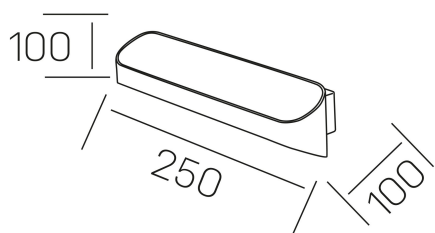

serena
K50709.02.WS.WH-WH.ST.8.30

GENERAL DETAILS

INSTALLATION	Wall Surface
FINISHES ALUMINIUM	White-White
LIGHT DIRECTION	Fixed
INT/EXT IP DEGREE	IP 32
MATERIAL	Aluminum
IK DEGREE	IK05
UTILIZATION	Indoor
WARRANTY	3 years

ELECTRICAL DETAILS

LAMP	LED
POWER	10W
COLOUR TEMPERATURE	3000K
LUMINOUS FLUX	840 lm
EFFICACY DIMMING	74 Lm/W
DIMABLE	No Dim
DRIVER	Integrated
CLASS PROTECTION	II
COLOUR RENDERING INDEX	CRI >80
VOLTAGE	220-240 V
FRECUENCIA	50-60 Hz
CURRENT INTENSITY	300 mA
LIFE TIME	35.000 h

GENERAL DIMENSIONS

DIMENSIONS	250×100 mm
HEIGHT	h 100 mm
DIMENSIONES DE EMBALAJE	105 × 105 × 26 mm
PESO NETO	0.67

*Please might expect a max.15% figure reduction in finishes other than white