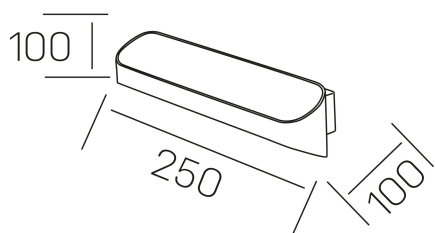

**serena**  
K50709.02.WS.WH-WH.ST.8.30

## GENERAL DETAILS

INSTALLATION	Wall Surface
FINISHES ALUMINIUM	White-White
LIGHT DIRECTION	Fixed
INT/EXT IP DEGREE	IP 32
MATERIAL	Aluminum
IK DEGREE	IK05
UTILIZATION	Indoor
WARRANTY	3 years

## ELECTRICAL DETAILS

LAMP	LED
POWER	10W
COLOUR TEMPERATURE	3000K
LUMINOUS FLUX	840 lm
EFFICACY DIMMING	74 Lm/W
DIMABLE	No Dim
DRIVER	Integrated
CLASS PROTECTION	II
COLOUR RENDERING INDEX	CRI >80
VOLTAGE	220-240 V
FRECUENCIA	50-60 Hz
CURRENT INTENSITY	300 mA
LIFE TIME	50.000 h

## GENERAL DIMENSIONS

DIMENSIONS	250×100 mm
HEIGHT	h 100 mm
DIMENSIONES DE EMBALAJE	105 × 105 × 26 mm
PESO NETO	0.67

\*Please might expect a max.15% figure reduction in finishes other than white