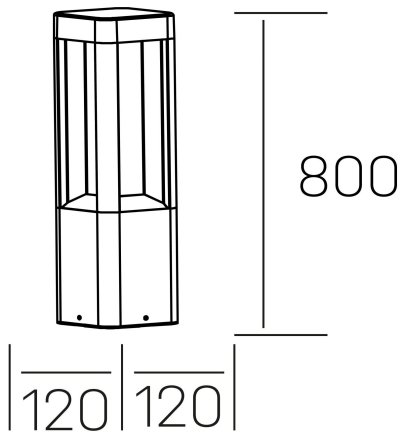

senda floor
K60500.03.FL.DG-DG.ST.8.30

GENERAL DETAILS

INSTALLATION	Floor
FINISHES ALUMINIUM	Dark Grey-Dark Grey
LIGHT DIRECTION	Fixed
INT/EXT IP DEGREE	IP 54
MATERIAL	Aluminum
IK DEGREE	IK08
UTILIZATION	Outdoor
WARRANTY	3 years

ELECTRICAL DETAILS

LAMP	LED
POWER	9 W
COLOUR TEMPERATURE	3000K
LUMINOUS FLUX	150 Lm
EFFICACY DIMMING	17 Lm/W
DIMABLE	No Dim
DRIVER	Integrated
CLASS PROTECTION	I
COLOUR RENDERING INDEX	CRI >80
VOLTAGE	220-240 V
FRECUENCIA	50-60 Hz
CURRENT INTENSITY	300 mA
LIFE TIME	50.000 h

GENERAL DIMENSIONS

DIMENSIONS	120×120 mm
HEIGHT	h 800 mm
DIMENSIONES DE EMBALAJE	N/A
PESO NETO	3.26

*Please might expect a max.15% figure reduction in finishes other than white