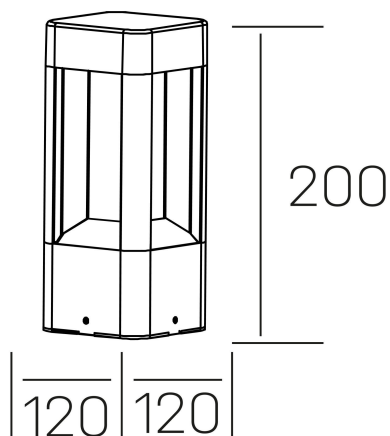

senda floor
K60500.01.FL.DG-DG.ST.8.30

GENERAL DETAILS

INSTALLATION	Floor
FINISHES ALUMINIUM	Dark Grey-Dark Grey
LIGHT DIRECTION	Fixed
INT/EXT IP DEGREE	IP 54
MATERIAL	Aluminum
IK DEGREE	IK08
UTILIZATION	Outdoor
WARRANTY	3 years

ELECTRICAL DETAILS

LAMP	LED
POWER	9 W
COLOUR TEMPERATURE	3000K
LUMINOUS FLUX	120 Lm
EFFICACY DIMMING	14 Lm/W
DIMABLE	No Dim
DRIVER	Integrated
CLASS PROTECTION	I
COLOUR RENDERING INDEX	CRI >80
VOLTAGE	220-240 V
FRECUENCIA	50-60 Hz
CURRENT INTENSITY	300 mA
LIFE TIME	50.000 h

GENERAL DIMENSIONS

DIMENSIONS	120×120 mm
HEIGHT	h 200 mm
DIMENSIONES DE EMBALAJE	N/A
PESO NETO	1.44

*Please might expect a max.15% figure reduction in finishes other than white