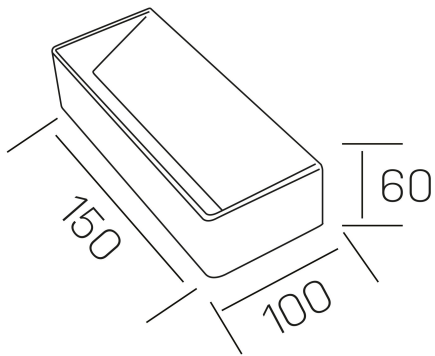

**sasha**  
K50710.01.WS.BK-BK.ST.9.30

#### GENERAL DETAILS

INSTALLATION	Wall Surface
FINISHES ALUMINIUM	Black-Black
LIGHT DIRECTION	Fixed
INT/EXT IP DEGREE	IP 32
MATERIAL	Aluminum
IK DEGREE	IK05
UTILIZATION	Indoor
WARRANTY	3 years

#### ELECTRICAL DETAILS

LAMP	LED
POWER	5 W
COLOUR TEMPERATURE	3000K
LUMINOUS FLUX	365 Lm
EFFICACY DIMMING	64 Lm/W
DIMABLE	No Dim
DRIVER	Integrated
CLASS PROTECTION	II
COLOUR RENDERING INDEX	CRI>90
VOLTAGE	220-240 V
FRECUENCIA	50-60 Hz
CURRENT INTENSITY	300 mA
LIFE TIME	50.000 h

#### GENERAL DIMENSIONS

DIMENSIONS	150×100 mm
HEIGHT	h 60 mm
DIMENSIONES DE EMBALAJE	105 × 165 × 65 mm
PESO NETO	0.52

\*Please might expect a max.15% figure reduction in finishes other than white