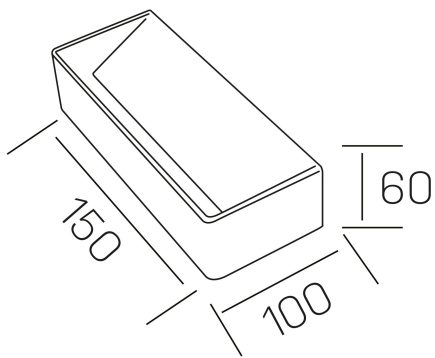

sasha
K50710.01.WS.BK-BK.ST.8.30

GENERAL DETAILS

INSTALLATION	Wall Surface
FINISHES ALUMINIUM	Black-Black
LIGHT DIRECTION	Fixed
INT/EXT IP DEGREE	IP 32
MATERIAL	Aluminum
IK DEGREE	IK05
UTILIZATION	Indoor
WARRANTY	3 years

ELECTRICAL DETAILS

LAMP	LED
POWER	5 W
COLOUR TEMPERATURE	3000K
LUMINOUS FLUX	365 Lm
EFFICACY DIMMING	64 Lm/W
DIMABLE	No Dim
DRIVER	Integrated
CLASS PROTECTION	II
COLOUR RENDERING INDEX	CRI >80
VOLTAGE	220-240 V
FRECUENCIA	50-60 Hz
CURRENT INTENSITY	300 mA
LIFE TIME	35.000 h

GENERAL DIMENSIONS

DIMENSIONS	150×100 mm
HEIGHT	h 60 mm
DIMENSIONES DE EMBALAJE	105 × 165 × 65 mm
PESO NETO	0.52

*Please might expect a max.15% figure reduction in finishes other than white