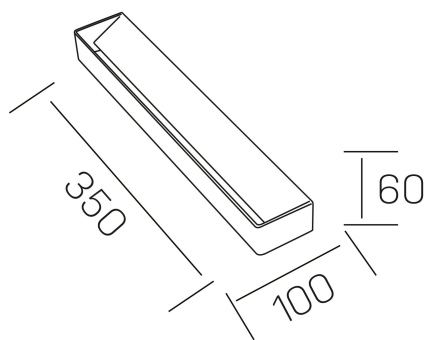

**sasha**  
K50710.03.WS.BK-BK.ST.9.30

## GENERAL DETAILS

INSTALLATION	Wall Surface
FINISHES ALUMINIUM	Black-Black
LIGHT DIRECTION	Fixed
INT/EXT IP DEGREE	IP 32
MATERIAL	Aluminum
IK DEGREE	IK05
UTILIZATION	Indoor
WARRANTY	3 years

## ELECTRICAL DETAILS

LAMP	LED
POWER	15 W
COLOUR TEMPERATURE	3000K
LUMINOUS FLUX	1250 Lm
EFFICACY DIMMING	83 Lm/W
DIMABLE	No Dim
DRIVER	Integrated
CLASS PROTECTION	II
COLOUR RENDERING INDEX	CRI>90
VOLTAGE	220-240 V
FRECUENCIA	50-60 Hz
CURRENT INTENSITY	300 mA
LIFE TIME	50.000 h

## GENERAL DIMENSIONS

DIMENSIONS	350×100 mm
HEIGHT	h 60 mm
DIMENSIONES DE EMBALAJE	105 × 360 × 65 mm
PESO NETO	0.92

\*Please might expect a max.15% figure reduction in finishes other than white