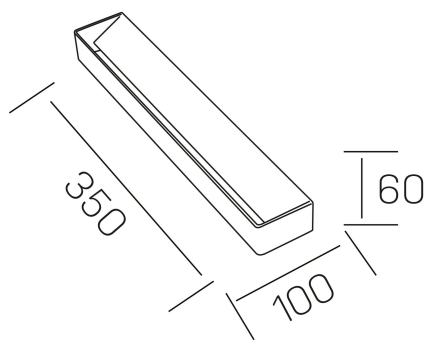

**sasha**  
K50710.03.WS.BK-BK.ST.8.30

## GENERAL DETAILS

INSTALLATION	Wall Surface
FINISHES ALUMINIUM	Black-Black
LIGHT DIRECTION	Fixed
INT/EXT IP DEGREE	IP 32
MATERIAL	Aluminum
IK DEGREE	IK05
UTILIZATION	Indoor
WARRANTY	3 years

## ELECTRICAL DETAILS

LAMP	LED
POWER	15 W
COLOUR TEMPERATURE	3000K
LUMINOUS FLUX	1250 Lm
EFFICACY DIMMING	83 Lm/W
DIMABLE	No Dim
DRIVER	Integrated
CLASS PROTECTION	II
COLOUR RENDERING INDEX	CRI >80
VOLTAGE	220-240 V
FRECUENCIA	50-60 Hz
CURRENT INTENSITY	400 mA
LIFE TIME	35.000 h

## GENERAL DIMENSIONS

DIMENSIONS	350×100 mm
HEIGHT	h 60 mm
DIMENSIONES DE EMBALAJE	105 × 360 × 65 mm
PESO NETO	0.92

\*Please might expect a max.15% figure reduction in finishes other than white