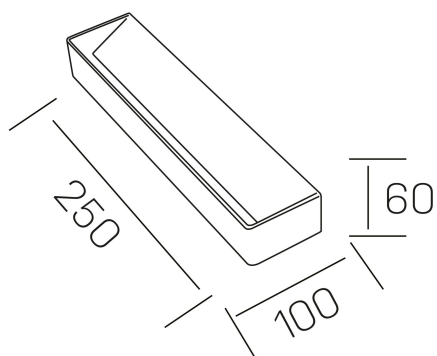

**sasha**  
K50710.02.WS.BK-BK.ST.9.30

## GENERAL DETAILS

INSTALLATION	Wall Surface
FINISHES ALUMINIUM	Black-Black
LIGHT DIRECTION	Fixed
INT/EXT IP DEGREE	IP 32
MATERIAL	Aluminum
IK DEGREE	IK05
UTILIZATION	Indoor
WARRANTY	3 years

## ELECTRICAL DETAILS

LAMP	LED
POWER	10W
COLOUR TEMPERATURE	3000K
LUMINOUS FLUX	840 lm
EFFICACY DIMMING	74 Lm/W
DIMABLE	No Dim
DRIVER	Integrated
CLASS PROTECTION	II
COLOUR RENDERING INDEX	CRI>90
VOLTAGE	220-240 V
FRECUENCIA	50-60 Hz
CURRENT INTENSITY	300 mA
LIFE TIME	50.000 h

## GENERAL DIMENSIONS

DIMENSIONS	250×100 mm
HEIGHT	h 60 mm
DIMENSIONES DE EMBALAJE	105 × 260 × 65 mm
PESO NETO	0.74

\*Please might expect a max.15% figure reduction in finishes other than white