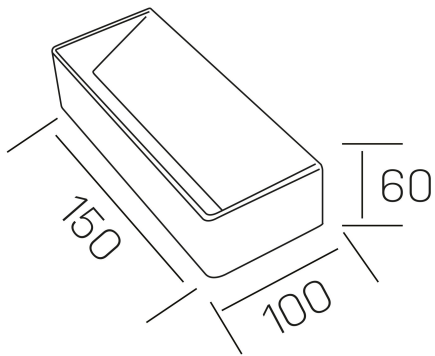

**sasha**  
K50710.01.WS.WH-WH.ST.9.30

#### GENERAL DETAILS

INSTALLATION	Wall Surface
FINISHES ALUMINIUM	White-White
LIGHT DIRECTION	Fixed
INT/EXT IP DEGREE	IP 32
MATERIAL	Aluminum
IK DEGREE	IK05
UTILIZATION	Indoor
WARRANTY	3 years

#### ELECTRICAL DETAILS

LAMP	LED
POWER	5 W
COLOUR TEMPERATURE	3000K
LUMINOUS FLUX	365 Lm
EFFICACY DIMMING	64 Lm/W
DIMABLE	No Dim
DRIVER	Integrated
CLASS PROTECTION	II
COLOUR RENDERING INDEX	CRI>90
VOLTAGE	220-240 V
FRECUENCIA	50-60 Hz
CURRENT INTENSITY	300 mA
LIFE TIME	50.000 h

#### GENERAL DIMENSIONS

DIMENSIONS	150×100 mm
HEIGHT	h 60 mm
DIMENSIONES DE EMBALAJE	105 × 165 × 65 mm
PESO NETO	0.52

\*Please might expect a max.15% figure reduction in finishes other than white