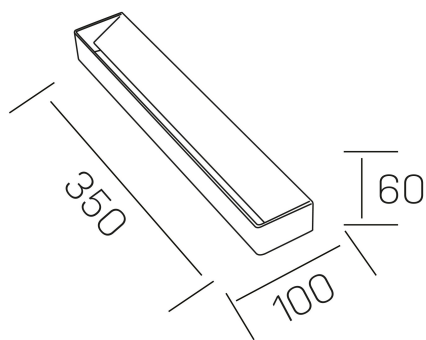

sasha
K50710.03.WS.WH-WH.ST.9.30

GENERAL DETAILS

INSTALLATION	Wall Surface
FINISHES ALUMINIUM	White-White
LIGHT DIRECTION	Fixed
INT/EXT IP DEGREE	IP 32
MATERIAL	Aluminum
IK DEGREE	IK05
UTILIZATION	Indoor
WARRANTY	3 years

ELECTRICAL DETAILS

LAMP	LED
POWER	15 W
COLOUR TEMPERATURE	3000K
LUMINOUS FLUX	1250 Lm
EFFICACY DIMMING	83 Lm/W
DIMABLE	No Dim
DRIVER	Integrated
CLASS PROTECTION	II
COLOUR RENDERING INDEX	CRI>90
VOLTAGE	220-240 V
FRECUENCIA	50-60 Hz
CURRENT INTENSITY	300 mA
LIFE TIME	50.000 h

GENERAL DIMENSIONS

DIMENSIONS	350×100 mm
HEIGHT	h 60 mm
DIMENSIONES DE EMBALAJE	105 × 360 × 65 mm
PESO NETO	0.92

*Please might expect a max.15% figure reduction in finishes other than white