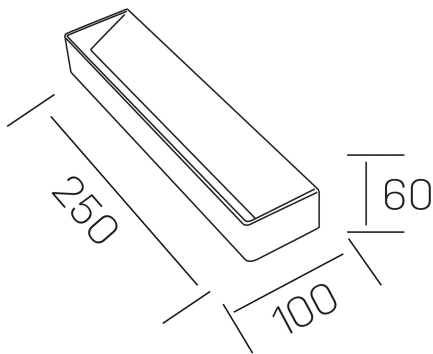

sasha
K50710.02.WS.WH-WH.ST.9.30

GENERAL DETAILS

INSTALLATION	Wall Surface
FINISHES ALUMINIUM	White-White
LIGHT DIRECTION	Fixed
INT/EXT IP DEGREE	IP 32
MATERIAL	Aluminum
IK DEGREE	IK05
UTILIZATION	Indoor
WARRANTY	3 years

ELECTRICAL DETAILS

LAMP	LED
POWER	10W
COLOUR TEMPERATURE	3000K
LUMINOUS FLUX	840 lm
EFFICACY DIMMING	74 Lm/W
DIMABLE	No Dim
DRIVER	Integrated
CLASS PROTECTION	II
COLOUR RENDERING INDEX	CRI>90
VOLTAGE	220-240 V
FRECUENCIA	50-60 Hz
CURRENT INTENSITY	300 mA
LIFE TIME	50.000 h

GENERAL DIMENSIONS

DIMENSIONS	250×100 mm
HEIGHT	h 60 mm
DIMENSIONES DE EMBALAJE	105 × 260 × 65 mm
PESO NETO	0.74

*Please might expect a max.15% figure reduction in finishes other than white