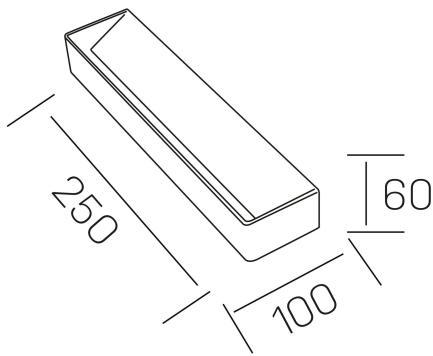

sasha
K50710.02.WS.WH-WH.ST.8.30

GENERAL DETAILS

INSTALLATION	Wall Surface
FINISHES ALUMINIUM	White-White
LIGHT DIRECTION	Fixed
INT/EXT IP DEGREE	IP 32
MATERIAL	Aluminum
IK DEGREE	IK05
UTILIZATION	Indoor
WARRANTY	3 years

ELECTRICAL DETAILS

LAMP	LED
POWER	10W
COLOUR TEMPERATURE	3000K
LUMINOUS FLUX	840 lm
EFFICACY DIMMING	74 Lm/W
DIMABLE	No Dim
DRIVER	Integrated
CLASS PROTECTION	II
COLOUR RENDERING INDEX	CRI >80
VOLTAGE	220-240 V
FRECUENCIA	50-60 Hz
CURRENT INTENSITY	250 mA
LIFE TIME	35.000 h

GENERAL DIMENSIONS

DIMENSIONS	250×100 mm
HEIGHT	h 60 mm
DIMENSIONES DE EMBALAJE	105 × 260 × 65 mm
PESO NETO	0.74

*Please might expect a max.15% figure reduction in finishes other than white