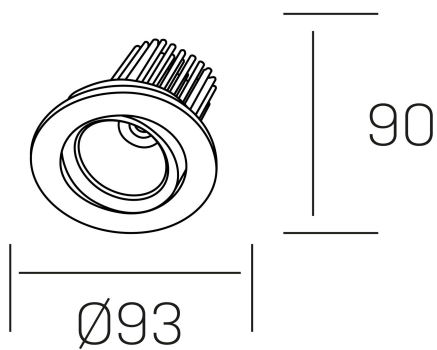

**rebecca**  
K53270.01.RF.WH-WH.35.ST.9.40.PU

#### GENERAL DETAILS

INSTALLATION	recessed with frame
FINISHES ALUMINIUM	White-White
LIGHT DIRECTION	Orientable
TILTING DEGREES	30°
ROTATION DEGREES	350°
BEAM ANGLE	35°
INT/EXT IP DEGREE	IP 23
MATERIAL	Aluminum
IK DEGREE	IK05
UTILIZATION	Indoor
WARRANTY	3 years

#### ELECTRICAL DETAILS

LAMP	LED
POWER	10W
COLOUR TEMPERATURE	4000K
LUMINOUS FLUX	910 Lm
EFFICACY DIMMING	78-82 lm/W
DIMABLE	Push
DRIVER	Remote
CLASS PROTECTION	II
COLOUR RENDERING INDEX	CRI>90
VOLTAGE	220-240 V
FRECUENCIA	50-60 Hz
CURRENT INTENSITY	300 mA
LIFE TIME	35.000 h

#### GENERAL DIMENSIONS

DIMENSIONS	Ø 93 mm
CUT OUT	Ø 80 mm
HEIGHT	h 90 mm
DIMENSIONES DE EMBALAJE	125 × 110 × 110 mm
PESO NETO	0.25

\*Please might expect a max.15% figure reduction in finishes other than white