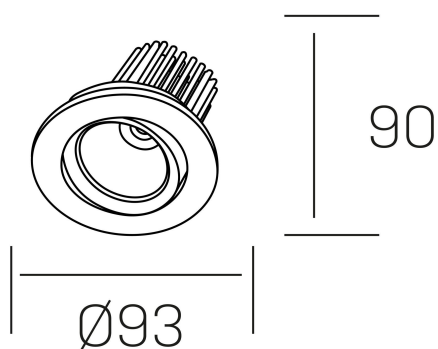

rebecca
K53270.01.RF.WH-WH.35.ST.9.40.PC

GENERAL DETAILS

INSTALLATION	recessed with frame
FINISHES ALUMINIUM	White-White
LIGHT DIRECTION	Orientable
TILTING DEGREES	30°
ROTATION DEGREES	350°
BEAM ANGLE	35°
INT/EXT IP DEGREE	IP 23
MATERIAL	Aluminum
IK DEGREE	IK05
UTILIZATION	Indoor
WARRANTY	3 years

ELECTRICAL DETAILS

LAMP	LED
POWER	10W
COLOUR TEMPERATURE	4000K
LUMINOUS FLUX	920 Lm
EFFICACY DIMMING	78-82 lm/W
DIMABLE	PHASE CUT
DRIVER	Remote
CLASS PROTECTION	II
COLOUR RENDERING INDEX	CRI>90
VOLTAGE	220-240 V
FRECUENCIA	50-60 Hz
CURRENT INTENSITY	300 mA
LIFE TIME	50.000 h

GENERAL DIMENSIONS

DIMENSIONS	Ø 93 mm
CUT OUT	Ø 80 mm
HEIGHT	h 90 mm
DIMENSIONES DE EMBALAJE	125 × 110 × 110 mm
PESO NETO	0.22

*Please might expect a max.15% figure reduction in finishes other than white