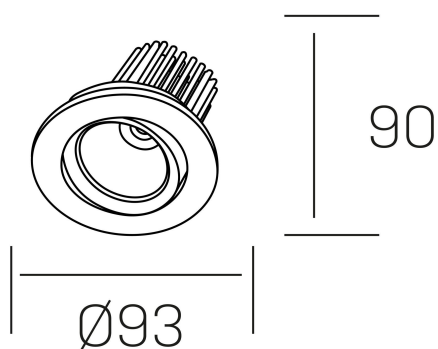

rebecca
K53270.01.RF.WH-WH.35.ST.9.40.PC

GENERAL DETAILS

INSTALLATION	recessed with frame
FINISHES ALUMINIUM	White-White
LIGHT DIRECTION	Orientable
TILTING DEGREES	30°
ROTATION DEGREES	350°
BEAM ANGLE	35°
INT/EXT IP DEGREE	IP 23
MATERIAL	Aluminum
IK DEGREE	IK05
UTILIZATION	Indoor
WARRANTY	5 years

ELECTRICAL DETAILS

LAMP	LED
POWER	10W
COLOUR TEMPERATURE	4000K
LUMINOUS FLUX	920 Lm
EFFICACY DIMMING	78-82 lm/W
DIMABLE	PHASE CUT
DRIVER	Remote
CLASS PROTECTION	II
COLOUR RENDERING INDEX	CRI>90
VOLTAGE	220-240 V
CURRENT INTENSITY	300 mA
LIFE TIME	50.000 h

GENERAL DIMENSIONS

DIMENSIONS	Ø 93 mm
CUT OUT	Ø 80 mm
HEIGHT	h 90 mm
DIMENSIONES DE EMBALAJE	125 × 110 × 110 mm
PESO NETO	0.22

*Please might expect a max.15% figure reduction in finishes other than white