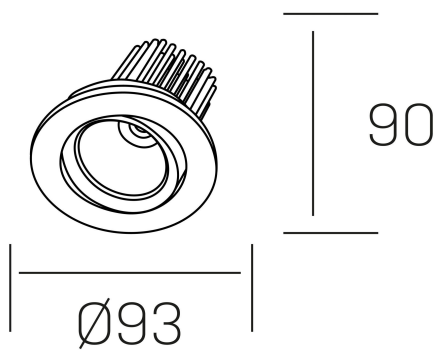

rebecca
K53270.01.RF.WH-WH.35.ST.9.40.DA

GENERAL DETAILS

INSTALLATION	recessed with frame
FINISHES ALUMINIUM	White-White
LIGHT DIRECTION	Orientable
TILTING DEGREES	30°
ROTATION DEGREES	350°
BEAM ANGLE	35°
INT/EXT IP DEGREE	IP 23
MATERIAL	Aluminum
IK DEGREE	IK05
UTILIZATION	Indoor
WARRANTY	3 years

ELECTRICAL DETAILS

LAMP	LED
POWER	10W
COLOUR TEMPERATURE	4000K
LUMINOUS FLUX	920 Lm
EFFICACY DIMMING	78-82 lm/W
DIMABLE	DALI
DRIVER	Remote
CLASS PROTECTION	II
COLOUR RENDERING INDEX	CRI>90
VOLTAGE	220-240 V
FRECUENCIA	50-60 Hz
CURRENT INTENSITY	300 mA
LIFE TIME	50.000 h

GENERAL DIMENSIONS

DIMENSIONS	Ø 93 mm
CUT OUT	Ø 80 mm
HEIGHT	h 90 mm
DIMENSIONES DE EMBALAJE	125 × 110 × 110 mm
PESO NETO	0.22

*Please might expect a max.15% figure reduction in finishes other than white