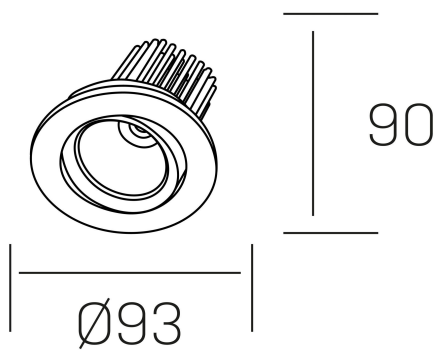

rebecca
K53270.01.RF.WH-WH.35.ST.9.40.D1

GENERAL DETAILS

INSTALLATION	recessed with frame
FINISHES ALUMINIUM	White-White
LIGHT DIRECTION	Orientable
TILTING DEGREES	30°
ROTATION DEGREES	350°
BEAM ANGLE	35°
INT/EXT IP DEGREE	IP 23
MATERIAL	Aluminum
IK DEGREE	IK05
UTILIZATION	Indoor
WARRANTY	3 years

ELECTRICAL DETAILS

LAMP	LED
POWER	10W
COLOUR TEMPERATURE	4000K
LUMINOUS FLUX	920 Lm
EFFICACY DIMMING	78-82 lm/W
DIMABLE	1.10v
DRIVER	Remote
CLASS PROTECTION	II
COLOUR RENDERING INDEX	CRI>90
VOLTAGE	220-240 V
FRECUENCIA	50-60 Hz
CURRENT INTENSITY	300 mA
LIFE TIME	35.000 h

GENERAL DIMENSIONS

DIMENSIONS	Ø 93 mm
CUT OUT	Ø 80 mm
HEIGHT	h 90 mm
DIMENSIONES DE EMBALAJE	125 × 110 × 110 mm
PESO NETO	0.22

*Please might expect a max.15% figure reduction in finishes other than white