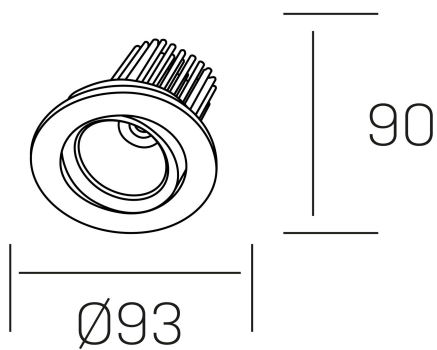

**rebecca**  
K53270.01.RF.WH-WH.35.ST.9.40.D1

#### GENERAL DETAILS

INSTALLATION	recessed with frame
FINISHES ALUMINIUM	White-White
LIGHT DIRECTION	Orientable
TILTING DEGREES	30°
ROTATION DEGREES	350°
BEAM ANGLE	35°
INT/EXT IP DEGREE	IP 23
MATERIAL	Aluminum
IK DEGREE	IK05
UTILIZATION	Indoor
WARRANTY	5 years

#### ELECTRICAL DETAILS

LAMP	LED
POWER	10W
COLOUR TEMPERATURE	4000K
LUMINOUS FLUX	920 Lm
EFFICACY DIMMING	78-82 lm/W
DIMABLE	1.10v
DRIVER	Remote
CLASS PROTECTION	II
COLOUR RENDERING INDEX	CRI>90
VOLTAGE	220-240 V
CURRENT INTENSITY	300 mA
LIFE TIME	50.000 h

#### GENERAL DIMENSIONS

DIMENSIONS	Ø 93 mm
CUT OUT	Ø 80 mm
HEIGHT	h 90 mm
DIMENSIONES DE EMBALAJE	125 × 110 × 110 mm
PESO NETO	0.22

\*Please might expect a max.15% figure reduction in finishes other than white