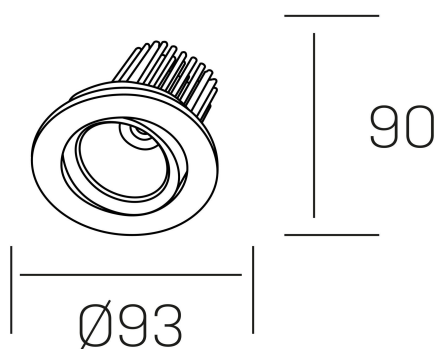

rebecca

K53270.01.RF.WH-WH.35.ST.9.40

GENERAL DETAILS

INSTALLATION	recessed with frame
FINISHES ALUMINIUM	White-White
LIGHT DIRECTION	Orientable
TILTING DEGREES	30°
ROTATION DEGREES	350°
BEAM ANGLE	35°
INT/EXT IP DEGREE	IP 23
MATERIAL	Aluminum
IK DEGREE	IK05
UTILIZATION	Indoor
WARRANTY	3 years

ELECTRICAL DETAILS

LAMP	LED
POWER	10W
COLOUR TEMPERATURE	4000K
LUMINOUS FLUX	920 Lm
EFFICACY DIMMING	78-82 lm/W
DIMABLE	No Dim
DRIVER	Remote
CLASS PROTECTION	II
COLOUR RENDERING INDEX	CRI>90
VOLTAGE	220-240 V
FRECUENCIA	50-60 Hz
CURRENT INTENSITY	300 mA
LIFE TIME	35.000 h

GENERAL DIMENSIONS

DIMENSIONS	Ø 93 mm
CUT OUT	Ø 80 mm
HEIGHT	h 90 mm
DIMENSIONES DE EMBALAJE	125 × 110 × 110 mm
PESO NETO	0.22

*Please might expect a max.15% figure reduction in finishes other than white