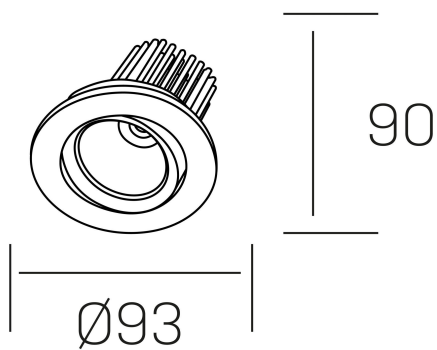

rebecca

K53270.01.RF.WH-WH.35.ST.9.40

#### GENERAL DETAILS

INSTALLATION	recessed with frame
FINISHES ALUMINIUM	White-White
LIGHT DIRECTION	Orientable
TILTING DEGREES	30°
ROTATION DEGREES	350°
BEAM ANGLE	35°
INT/EXT IP DEGREE	IP 23
MATERIAL	Aluminum
IK DEGREE	IK05
UTILIZATION	Indoor
WARRANTY	3 years

#### ELECTRICAL DETAILS

LAMP	LED
POWER	10W
COLOUR TEMPERATURE	4000K
LUMINOUS FLUX	920 Lm
EFFICACY DIMMING	78-82 lm/W
DIMABLE	No Dim
DRIVER	Remote
CLASS PROTECTION	II
COLOUR RENDERING INDEX	CRI>90
VOLTAGE	220-240 V
FRECUENCIA	50-60 Hz
CURRENT INTENSITY	300 mA
LIFE TIME	50.000 h

#### GENERAL DIMENSIONS

DIMENSIONS	Ø 93 mm
CUT OUT	Ø 80 mm
HEIGHT	h 90 mm
DIMENSIONES DE EMBALAJE	125 × 110 × 110 mm
PESO NETO	0.22

\*Please might expect a max.15% figure reduction in finishes other than white