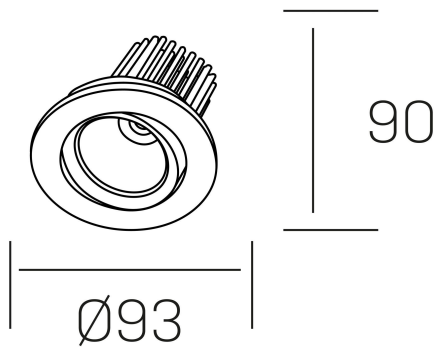

**rebecca**  
K53270.01.RF.WH-WH.35.ST.9.30.PU

## GENERAL DETAILS

INSTALLATION	recessed with frame
FINISHES ALUMINIUM	White-White
LIGHT DIRECTION	Orientable
TILTING DEGREES	30°
ROTATION DEGREES	350°
BEAM ANGLE	38°
INT/EXT IP DEGREE	IP 23
MATERIAL	Aluminum
IK DEGREE	IK05
UTILIZATION	Indoor
WARRANTY	3 years

## ELECTRICAL DETAILS

LAMP	LED
POWER	10W
COLOUR TEMPERATURE	4000K
LUMINOUS FLUX	910 Lm
EFFICACY DIMMING	78-82 lm/W
DIMABLE	Push
DRIVER	Remote
CLASS PROTECTION	II
COLOUR RENDERING INDEX	CRI>90
VOLTAGE	220-240 V
FRECUENCIA	50-60 Hz
CURRENT INTENSITY	300 mA
LIFE TIME	50.000 h

## GENERAL DIMENSIONS

DIMENSIONS	Ø 93 mm
CUT OUT	Ø 80 mm
HEIGHT	h 90 mm
DIMENSIONES DE EMBALAJE	125 × 110 × 110 mm
PESO NETO	0.25

\*Please might expect a max.15% figure reduction in finishes other than white