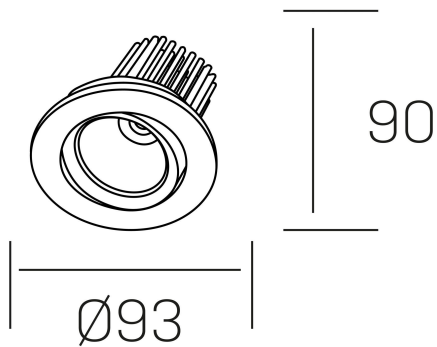

rebecca
K53270.01.RF.WH-WH.35.ST.9.30.PU

GENERAL DETAILS

INSTALLATION	recessed with frame
FINISHES ALUMINIUM	White-White
LIGHT DIRECTION	Orientable
TILTING DEGREES	30°
ROTATION DEGREES	350°
BEAM ANGLE	38°
INT/EXT IP DEGREE	IP 23
MATERIAL	Aluminum
IK DEGREE	IK05
UTILIZATION	Indoor
WARRANTY	3 years

ELECTRICAL DETAILS

LAMP	LED
POWER	10W
COLOUR TEMPERATURE	4000K
LUMINOUS FLUX	910 Lm
EFFICACY DIMMING	78-82 lm/W
DIMABLE	Push
DRIVER	Remote
CLASS PROTECTION	II
COLOUR RENDERING INDEX	CRI>90
VOLTAGE	220-240 V
FRECUENCIA	50-60 Hz
CURRENT INTENSITY	300 mA
LIFE TIME	35.000 h

GENERAL DIMENSIONS

DIMENSIONS	Ø 93 mm
CUT OUT	Ø 80 mm
HEIGHT	h 90 mm
DIMENSIONES DE EMBALAJE	125 × 110 × 110 mm
PESO NETO	0.25

*Please might expect a max.15% figure reduction in finishes other than white