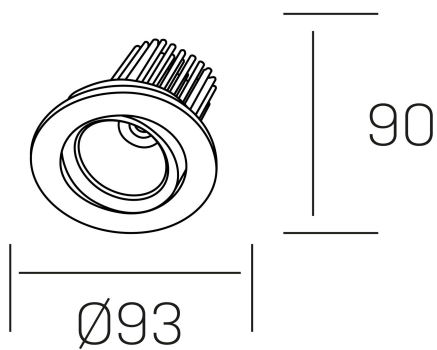

rebecca
K53270.01.RF.WH-WH.35.ST.9.30.PC

GENERAL DETAILS

INSTALLATION	recessed with frame
FINISHES ALUMINIUM	White-White
LIGHT DIRECTION	Orientable
TILTING DEGREES	30°
ROTATION DEGREES	350°
BEAM ANGLE	35°
INT/EXT IP DEGREE	IP 23
MATERIAL	Aluminum
IK DEGREE	IK05
UTILIZATION	Indoor
WARRANTY	5 years

ELECTRICAL DETAILS

LAMP	LED
POWER	10W
COLOUR TEMPERATURE	3000K
LUMINOUS FLUX	880 Lm
EFFICACY DIMMING	78-82 lm/W
DIMABLE	PHASE CUT
DRIVER	Remote
CLASS PROTECTION	II
COLOUR RENDERING INDEX	CRI>90
VOLTAGE	220-240 V
CURRENT INTENSITY	300 mA
LIFE TIME	50.000 h

GENERAL DIMENSIONS

DIMENSIONS	Ø 93 mm
CUT OUT	Ø 80 mm
HEIGHT	h 90 mm
DIMENSIONES DE EMBALAJE	125 × 110 × 110 mm
PESO NETO	0.22

*Please might expect a max.15% figure reduction in finishes other than white