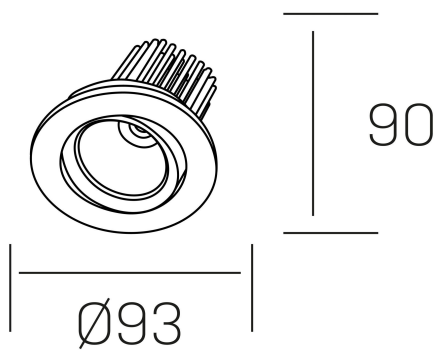

rebecca
K53270.01.RF.WH-WH.35.ST.9.30.PC

GENERAL DETAILS

INSTALLATION	recessed with frame
FINISHES ALUMINIUM	White-White
LIGHT DIRECTION	Orientable
TILTING DEGREES	30°
ROTATION DEGREES	350°
BEAM ANGLE	35°
INT/EXT IP DEGREE	IP 23
MATERIAL	Aluminum
IK DEGREE	IK05
UTILIZATION	Indoor
WARRANTY	3 years

ELECTRICAL DETAILS

LAMP	LED
POWER	10W
COLOUR TEMPERATURE	3000K
LUMINOUS FLUX	880 Lm
EFFICACY DIMMING	78-82 lm/W
DIMABLE	PHASE CUT
DRIVER	Remote
CLASS PROTECTION	II
COLOUR RENDERING INDEX	CRI>90
VOLTAGE	220-240 V
FRECUENCIA	50-60 Hz
CURRENT INTENSITY	300 mA
LIFE TIME	50.000 h

GENERAL DIMENSIONS

DIMENSIONS	Ø 93 mm
CUT OUT	Ø 80 mm
HEIGHT	h 90 mm
DIMENSIONES DE EMBALAJE	125 × 110 × 110 mm
PESO NETO	0.22

*Please might expect a max.15% figure reduction in finishes other than white