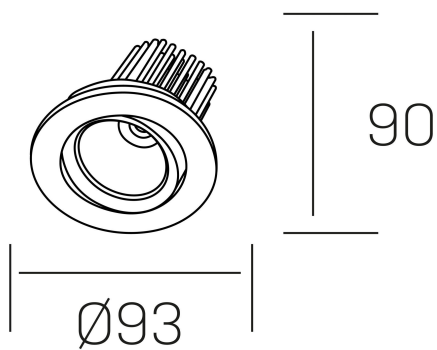

rebecca

K53270.01.RF.WH-WH.35.ST.9.30.DA

GENERAL DETAILS

INSTALLATION	recessed with frame
FINISHES ALUMINIUM	White-White
LIGHT DIRECTION	Orientable
TILTING DEGREES	30°
ROTATION DEGREES	350°
BEAM ANGLE	35°
INT/EXT IP DEGREE	IP 23
MATERIAL	Aluminum
IK DEGREE	IK05
UTILIZATION	Indoor
WARRANTY	3 years

ELECTRICAL DETAILS

LAMP	LED
POWER	10W
COLOUR TEMPERATURE	3000K
LUMINOUS FLUX	880 Lm
EFFICACY DIMMING	78-82 lm/W
DIMABLE	DALI
DRIVER	Remote
CLASS PROTECTION	II
COLOUR RENDERING INDEX	CRI>90
VOLTAGE	220-240 V
FRECUENCIA	50-60 Hz
CURRENT INTENSITY	300 mA
LIFE TIME	35.000 h

GENERAL DIMENSIONS

DIMENSIONS	Ø 93 mm
CUT OUT	Ø 80 mm
HEIGHT	h 90 mm
DIMENSIONES DE EMBALAJE	125 × 110 × 110 mm
PESO NETO	0.22

*Please might expect a max.15% figure reduction in finishes other than white