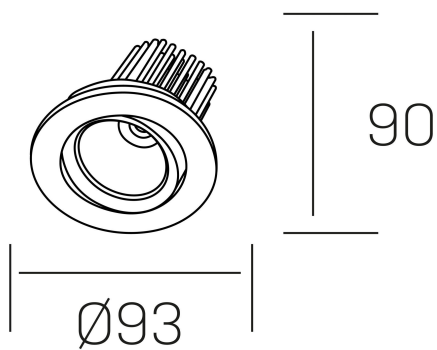

rebecca

K53270.01.RF.WH-WH.35.ST.9.30

GENERAL DETAILS

INSTALLATION	recessed with frame
FINISHES ALUMINIUM	White-White
LIGHT DIRECTION	Orientable
TILTING DEGREES	30°
ROTATION DEGREES	350°
BEAM ANGLE	35°
INT/EXT IP DEGREE	IP 23
MATERIAL	Aluminum
IK DEGREE	IK05
UTILIZATION	Indoor
WARRANTY	3 years

ELECTRICAL DETAILS

LAMP	LED
POWER	10W
COLOUR TEMPERATURE	3000K
LUMINOUS FLUX	880 Lm
EFFICACY DIMMING	78-82 lm/W
DIMABLE	No Dim
DRIVER	Remote
CLASS PROTECTION	II
COLOUR RENDERING INDEX	CRI>90
VOLTAGE	220-240 V
FRECUENCIA	50-60 Hz
CURRENT INTENSITY	300 mA
LIFE TIME	35.000 h

GENERAL DIMENSIONS

DIMENSIONS	Ø 93 mm
CUT OUT	Ø 80 mm
HEIGHT	h 90 mm
DIMENSIONES DE EMBALAJE	125 × 110 × 110 mm
PESO NETO	0.22

*Please might expect a max.15% figure reduction in finishes other than white