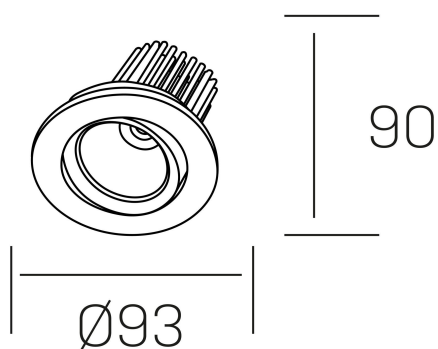

rebecca
K53270.01.RF.WH-WH.20.ST.9.40.PU

GENERAL DETAILS

INSTALLATION	recessed with frame
FINISHES ALUMINIUM	White-White
LIGHT DIRECTION	Orientable
TILTING DEGREES	30°
ROTATION DEGREES	350°
BEAM ANGLE	20°
INT/EXT IP DEGREE	IP 23
MATERIAL	Aluminum
IK DEGREE	IK05
UTILIZATION	Indoor
WARRANTY	5 years

ELECTRICAL DETAILS

LAMP	LED
POWER	10W
COLOUR TEMPERATURE	4000K
LUMINOUS FLUX	910 Lm
EFFICACY DIMMING	78-82 lm/W
DIMABLE	Push
DRIVER	Remote
CLASS PROTECTION	II
COLOUR RENDERING INDEX	CRI>90
VOLTAGE	220-240 V
CURRENT INTENSITY	300 mA
LIFE TIME	50.000 h

GENERAL DIMENSIONS

DIMENSIONS	Ø 93 mm
CUT OUT	Ø 80 mm
HEIGHT	h 90 mm
DIMENSIONES DE EMBALAJE	125 × 110 × 110 mm
PESO NETO	0.25

*Please might expect a max.15% figure reduction in finishes other than white