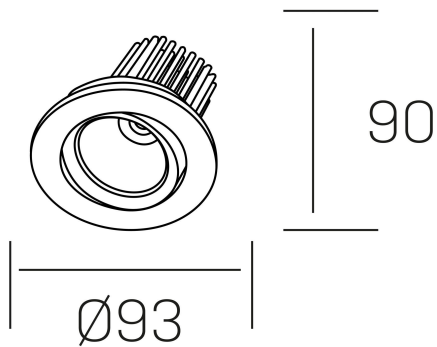

rebecca
K53270.01.RF.WH-WH.20.ST.9.40.PC

GENERAL DETAILS

INSTALLATION	recessed with frame
FINISHES ALUMINIUM	White-White
LIGHT DIRECTION	Orientable
TILTING DEGREES	30°
ROTATION DEGREES	350°
BEAM ANGLE	20°
INT/EXT IP DEGREE	IP 23
MATERIAL	Aluminum
IK DEGREE	IK05
UTILIZATION	Indoor
WARRANTY	3 years

ELECTRICAL DETAILS

LAMP	LED
POWER	10W
COLOUR TEMPERATURE	4000K
LUMINOUS FLUX	920 Lm
EFFICACY DIMMING	78-82 lm/W
DIMABLE	PHASE CUT
DRIVER	Remote
CLASS PROTECTION	II
COLOUR RENDERING INDEX	CRI>90
VOLTAGE	220-240 V
FRECUENCIA	50-60 Hz
CURRENT INTENSITY	300 mA
LIFE TIME	35.000 h

GENERAL DIMENSIONS

DIMENSIONS	Ø 93 mm
CUT OUT	Ø 80 mm
HEIGHT	h 90 mm
DIMENSIONES DE EMBALAJE	125 × 110 × 110 mm
PESO NETO	0.22

*Please might expect a max.15% figure reduction in finishes other than white