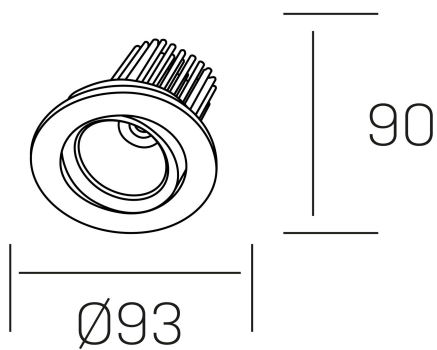

rebecca
K53270.01.RF.WH-WH.20.ST.9.40.PC

GENERAL DETAILS

INSTALLATION	recessed with frame
FINISHES ALUMINIUM	White-White
LIGHT DIRECTION	Orientable
TILTING DEGREES	30°
ROTATION DEGREES	350°
BEAM ANGLE	20°
INT/EXT IP DEGREE	IP 23
MATERIAL	Aluminum
IK DEGREE	IK05
UTILIZATION	Indoor
WARRANTY	3 years

ELECTRICAL DETAILS

LAMP	LED
POWER	10W
COLOUR TEMPERATURE	4000K
LUMINOUS FLUX	920 Lm
EFFICACY DIMMING	78-82 lm/W
DIMABLE	PHASE CUT
DRIVER	Remote
CLASS PROTECTION	II
COLOUR RENDERING INDEX	CRI>90
VOLTAGE	220-240 V
FRECUENCIA	50-60 Hz
CURRENT INTENSITY	300 mA
LIFE TIME	50.000 h

GENERAL DIMENSIONS

DIMENSIONS	Ø 93 mm
CUT OUT	Ø 80 mm
HEIGHT	h 90 mm
DIMENSIONES DE EMBALAJE	125 × 110 × 110 mm
PESO NETO	0.22

*Please might expect a max.15% figure reduction in finishes other than white