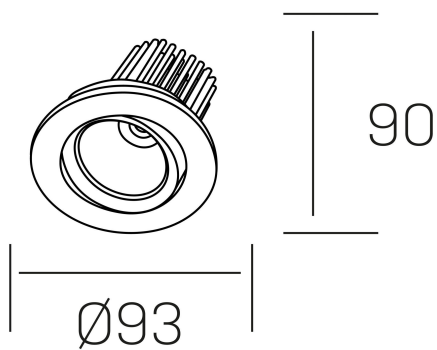

rebecca
K53270.01.RF.WH-WH.20.ST.9.40.DA

GENERAL DETAILS

INSTALLATION	recessed with frame
FINISHES ALUMINIUM	White-White
LIGHT DIRECTION	Orientable
TILTING DEGREES	30°
ROTATION DEGREES	350°
BEAM ANGLE	20°
INT/EXT IP DEGREE	IP 23
MATERIAL	Aluminum
IK DEGREE	IK05
UTILIZATION	Indoor
WARRANTY	3 years

ELECTRICAL DETAILS

LAMP	LED
POWER	10W
COLOUR TEMPERATURE	4000K
LUMINOUS FLUX	920 Lm
EFFICACY DIMMING	78-82 lm/W
DIMABLE	DALI
DRIVER	Remote
CLASS PROTECTION	II
COLOUR RENDERING INDEX	CRI>90
VOLTAGE	220-240 V
FRECUENCIA	50-60 Hz
CURRENT INTENSITY	300 mA
LIFE TIME	35.000 h

GENERAL DIMENSIONS

DIMENSIONS	Ø 93 mm
CUT OUT	Ø 80 mm
HEIGHT	h 90 mm
DIMENSIONES DE EMBALAJE	125 × 110 × 110 mm
PESO NETO	0.22

*Please might expect a max.15% figure reduction in finishes other than white