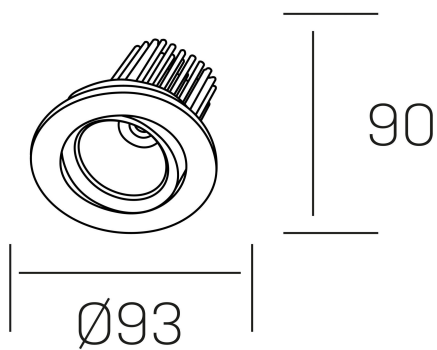

**rebecca**  
K53270.01.RF.WH-WH.20.ST.9.40.D1

## GENERAL DETAILS

INSTALLATION	recessed with frame
FINISHES ALUMINIUM	White-White
LIGHT DIRECTION	Orientable
TILTING DEGREES	30°
ROTATION DEGREES	350°
BEAM ANGLE	20°
INT/EXT IP DEGREE	IP 23
MATERIAL	Aluminum
IK DEGREE	IK05
UTILIZATION	Indoor
WARRANTY	3 years

## ELECTRICAL DETAILS

LAMP	LED
POWER	10W
COLOUR TEMPERATURE	4000K
LUMINOUS FLUX	920 Lm
EFFICACY DIMMING	78-82 lm/W
DIMABLE	1.10v
DRIVER	Remote
CLASS PROTECTION	II
COLOUR RENDERING INDEX	CRI>90
VOLTAGE	220-240 V
FRECUENCIA	50-60 Hz
CURRENT INTENSITY	300 mA
LIFE TIME	50.000 h

## GENERAL DIMENSIONS

DIMENSIONS	Ø 93 mm
CUT OUT	Ø 80 mm
HEIGHT	h 90 mm
DIMENSIONES DE EMBALAJE	125 × 110 × 110 mm
PESO NETO	0.22

\*Please might expect a max.15% figure reduction in finishes other than white