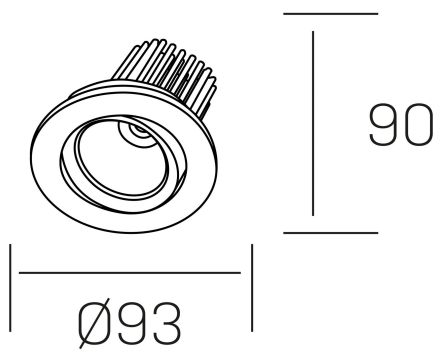

rebecca

K53270.01.RF.WH-WH.20.ST.9.40

GENERAL DETAILS

INSTALLATION	recessed with frame
FINISHES ALUMINIUM	White-White
LIGHT DIRECTION	Orientable
TILTING DEGREES	30°
ROTATION DEGREES	350°
BEAM ANGLE	20°
INT/EXT IP DEGREE	IP 23
MATERIAL	Aluminum
IK DEGREE	IK05
UTILIZATION	Indoor
WARRANTY	3 years

ELECTRICAL DETAILS

LAMP	LED
POWER	10W
COLOUR TEMPERATURE	4000K
LUMINOUS FLUX	920 Lm
EFFICACY DIMMING	78-82 lm/W
DIMABLE	No Dim
DRIVER	Remote
CLASS PROTECTION	II
COLOUR RENDERING INDEX	CRI>90
VOLTAGE	220-240 V
FRECUENCIA	50-60 Hz
CURRENT INTENSITY	300 mA
LIFE TIME	35.000 h

GENERAL DIMENSIONS

DIMENSIONS	Ø 93 mm
CUT OUT	Ø 80 mm
HEIGHT	h 90 mm
DIMENSIONES DE EMBALAJE	125 × 110 × 110 mm
PESO NETO	0.22

*Please might expect a max.15% figure reduction in finishes other than white