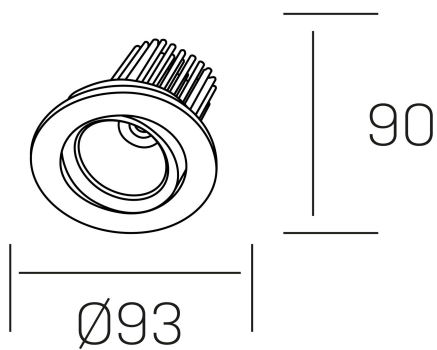

rebecca
K53270.01.RF.WH-WH.20.ST.9.30.DA

GENERAL DETAILS

INSTALLATION	recessed with frame
FINISHES ALUMINIUM	White-White
LIGHT DIRECTION	Orientable
TILTING DEGREES	30°
ROTATION DEGREES	350°
BEAM ANGLE	20°
INT/EXT IP DEGREE	IP 23
MATERIAL	Aluminum
IK DEGREE	IK05
UTILIZATION	Indoor
WARRANTY	3 years

ELECTRICAL DETAILS

LAMP	LED
POWER	10W
COLOUR TEMPERATURE	3000K
LUMINOUS FLUX	880 Lm
EFFICACY DIMMING	78-82 lm/W
DIMABLE	DALI
DRIVER	Remote
CLASS PROTECTION	II
COLOUR RENDERING INDEX	CRI>90
VOLTAGE	220-240 V
FRECUENCIA	50-60 Hz
CURRENT INTENSITY	300 mA
LIFE TIME	35.000 h

GENERAL DIMENSIONS

DIMENSIONS	Ø 93 mm
CUT OUT	Ø 80 mm
HEIGHT	h 90 mm
DIMENSIONES DE EMBALAJE	125 × 110 × 110 mm
PESO NETO	0.22

*Please might expect a max.15% figure reduction in finishes other than white