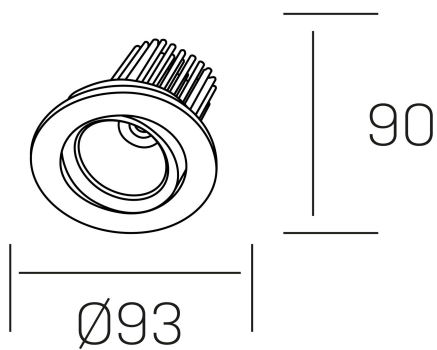

rebecca
K53270.01.RF.WH-WH.20.ST.9.30.DA

GENERAL DETAILS

INSTALLATION	recessed with frame
FINISHES ALUMINIUM	White-White
LIGHT DIRECTION	Orientable
TILTING DEGREES	30°
ROTATION DEGREES	350°
BEAM ANGLE	20°
INT/EXT IP DEGREE	IP 23
MATERIAL	Aluminum
IK DEGREE	IK05
UTILIZATION	Indoor
WARRANTY	3 years

ELECTRICAL DETAILS

LAMP	LED
POWER	10W
COLOUR TEMPERATURE	3000K
LUMINOUS FLUX	880 Lm
EFFICACY DIMMING	78-82 lm/W
DIMABLE	DALI
DRIVER	Remote
CLASS PROTECTION	II
COLOUR RENDERING INDEX	CRI>90
VOLTAGE	220-240 V
FRECUENCIA	50-60 Hz
CURRENT INTENSITY	300 mA
LIFE TIME	50.000 h

GENERAL DIMENSIONS

DIMENSIONS	Ø 93 mm
CUT OUT	Ø 80 mm
HEIGHT	h 90 mm
DIMENSIONES DE EMBALAJE	125 × 110 × 110 mm
PESO NETO	0.22

*Please might expect a max.15% figure reduction in finishes other than white