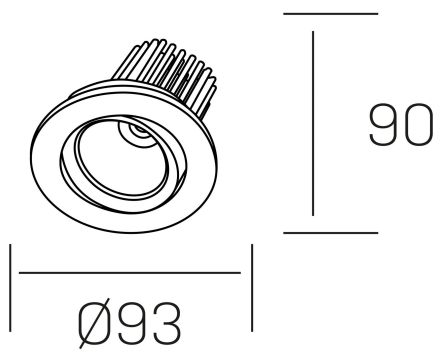

rebecca

K53270.01.RF.WH-WH.20.ST.9.30

#### GENERAL DETAILS

INSTALLATION	recessed with frame
FINISHES ALUMINIUM	White-White
LIGHT DIRECTION	Orientable
TILTING DEGREES	30°
ROTATION DEGREES	350°
BEAM ANGLE	20°
INT/EXT IP DEGREE	IP 23
MATERIAL	Aluminum
IK DEGREE	IK05
UTILIZATION	Indoor
WARRANTY	3 years

#### ELECTRICAL DETAILS

LAMP	LED
POWER	10W
COLOUR TEMPERATURE	3000K
LUMINOUS FLUX	880 Lm
EFFICACY DIMMING	78-82 lm/W
DIMABLE	No Dim
DRIVER	Remote
CLASS PROTECTION	II
COLOUR RENDERING INDEX	CRI>90
VOLTAGE	220-240 V
FRECUENCIA	50-60 Hz
CURRENT INTENSITY	300 mA
LIFE TIME	35.000 h

#### GENERAL DIMENSIONS

DIMENSIONS	Ø 93 mm
CUT OUT	Ø 80 mm
HEIGHT	h 90 mm
DIMENSIONES DE EMBALAJE	125 × 110 × 110 mm
PESO NETO	0.22

\*Please might expect a max.15% figure reduction in finishes other than white