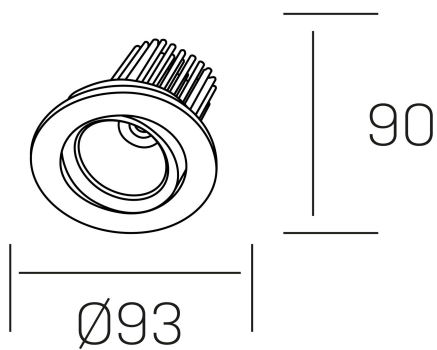

**rebecca**  
K53270.01.RF.WH-WH.20.ST.9.30

#### GENERAL DETAILS

INSTALLATION	recessed with frame
FINISHES ALUMINIUM	White-White
LIGHT DIRECTION	Orientable
TILTING DEGREES	30°
ROTATION DEGREES	350°
BEAM ANGLE	20°
INT/EXT IP DEGREE	IP 23
MATERIAL	Aluminum
IK DEGREE	IK05
UTILIZATION	Indoor
WARRANTY	3 years

#### ELECTRICAL DETAILS

LAMP	LED
POWER	10W
COLOUR TEMPERATURE	3000K
LUMINOUS FLUX	880 Lm
EFFICACY DIMMING	78-82 lm/W
DIMABLE	No Dim
DRIVER	Remote
CLASS PROTECTION	II
COLOUR RENDERING INDEX	CRI>90
VOLTAGE	220-240 V
FRECUENCIA	50-60 Hz
CURRENT INTENSITY	300 mA
LIFE TIME	50.000 h

#### GENERAL DIMENSIONS

DIMENSIONS	Ø 93 mm
CUT OUT	Ø 80 mm
HEIGHT	h 90 mm
DIMENSIONES DE EMBALAJE	125 × 110 × 110 mm
PESO NETO	0.22

\*Please might expect a max.15% figure reduction in finishes other than white