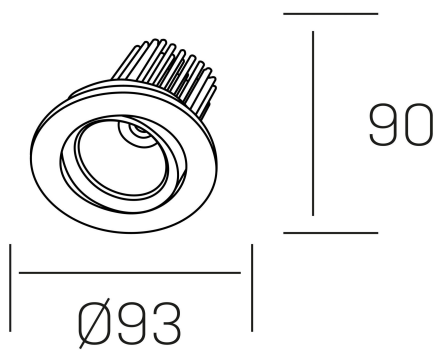

rebecca

K53270.01.RF.ALUMN.35.ST.9.40.PU

GENERAL DETAILS

INSTALLATION	recessed with frame
FINISHES ALUMINIUM	Aluminum
LIGHT DIRECTION	Orientable
TILTING DEGREES	30°
ROTATION DEGREES	350°
BEAM ANGLE	35°
INT/EXT IP DEGREE	IP 23
MATERIAL	Aluminum
IK DEGREE	IK05
UTILIZATION	Indoor
WARRANTY	3 years

ELECTRICAL DETAILS

LAMP	LED
POWER	10W
COLOUR TEMPERATURE	4000K
LUMINOUS FLUX	920 Lm
EFFICACY DIMMING	78-82 lm/W
DIMABLE	Push
DRIVER	Remote
CLASS PROTECTION	II
COLOUR RENDERING INDEX	CRI>90
VOLTAGE	220-240 V
FRECUENCIA	50-60 Hz
CURRENT INTENSITY	300 mA
LIFE TIME	50.000 h

GENERAL DIMENSIONS

DIMENSIONS	Ø 93 mm
CUT OUT	Ø 80 mm
HEIGHT	h 90 mm
DIMENSIONES DE EMBALAJE	125 × 110 × 110 mm
PESO NETO	0.22

*Please might expect a max.15% figure reduction in finishes other than white