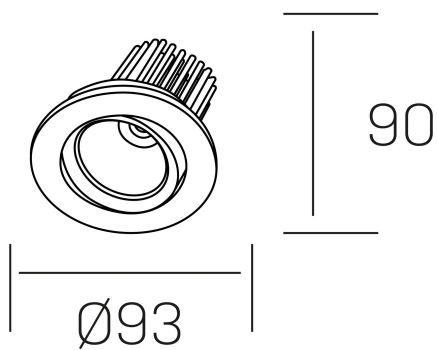

rebecca

K53270.01.RF.ALUMN.35.ST.9.40.PC

GENERAL DETAILS

INSTALLATION	recessed with frame
FINISHES ALUMINIUM	Aluminum
LIGHT DIRECTION	Orientable
TILTING DEGREES	30°
ROTATION DEGREES	350°
BEAM ANGLE	35°
INT/EXT IP DEGREE	IP 23
MATERIAL	Aluminum
IK DEGREE	IK05
UTILIZATION	Indoor
WARRANTY	3 years

ELECTRICAL DETAILS

LAMP	LED
POWER	10W
COLOUR TEMPERATURE	4000K
LUMINOUS FLUX	920 Lm
EFFICACY DIMMING	78-82 lm/W
DIMABLE	PHASE CUT
DRIVER	Remote
CLASS PROTECTION	II
COLOUR RENDERING INDEX	CRI>90
VOLTAGE	220-240 V
FRECUENCIA	50-60 Hz
CURRENT INTENSITY	300 mA
LIFE TIME	50.000 h

GENERAL DIMENSIONS

DIMENSIONS	Ø 93 mm
CUT OUT	Ø 80 mm
HEIGHT	h 90 mm
DIMENSIONES DE EMBALAJE	125 × 110 × 110 mm
PESO NETO	0.22

*Please might expect a max.15% figure reduction in finishes other than white