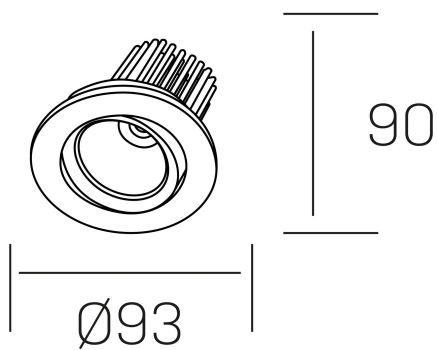

**rebecca**

K53270.01.RF.ALUMN.35.ST.9.40.PC

#### GENERAL DETAILS

INSTALLATION	recessed with frame
FINISHES ALUMINIUM	Aluminum
LIGHT DIRECTION	Orientable
TILTING DEGREES	30°
ROTATION DEGREES	350°
BEAM ANGLE	35°
INT/EXT IP DEGREE	IP 23
MATERIAL	Aluminum
IK DEGREE	IK05
UTILIZATION	Indoor
WARRANTY	5 years

#### ELECTRICAL DETAILS

LAMP	LED
POWER	10W
COLOUR TEMPERATURE	4000K
LUMINOUS FLUX	920 Lm
EFFICACY DIMMING	78-82 lm/W
DIMABLE	PHASE CUT
DRIVER	Remote
CLASS PROTECTION	II
COLOUR RENDERING INDEX	CRI>90
VOLTAGE	220-240 V
CURRENT INTENSITY	300 mA
LIFE TIME	50.000 h

#### GENERAL DIMENSIONS

DIMENSIONS	Ø 93 mm
CUT OUT	Ø 80 mm
HEIGHT	h 90 mm
DIMENSIONES DE EMBALAJE	125 × 110 × 110 mm
PESO NETO	0.22

\*Please might expect a max.15% figure reduction in finishes other than white