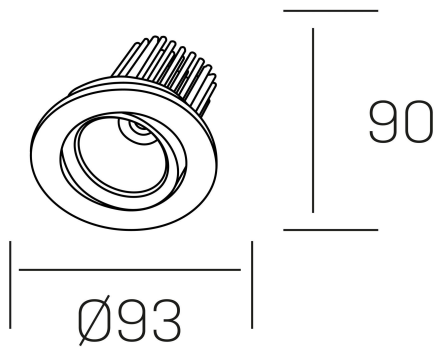

**rebecca**

K53270.01.RF.ALUMN.35.ST.9.40.PC

#### GENERAL DETAILS

INSTALLATION	recessed with frame
FINISHES ALUMINIUM	Aluminum
LIGHT DIRECTION	Orientable
TILTING DEGREES	30°
ROTATION DEGREES	350°
BEAM ANGLE	35°
INT/EXT IP DEGREE	IP 23
MATERIAL	Aluminum
IK DEGREE	IK05
UTILIZATION	Indoor
WARRANTY	3 years

#### ELECTRICAL DETAILS

LAMP	LED
POWER	10W
COLOUR TEMPERATURE	4000K
LUMINOUS FLUX	920 Lm
EFFICACY DIMMING	78-82 lm/W
DIMABLE	PHASE CUT
DRIVER	Remote
CLASS PROTECTION	II
COLOUR RENDERING INDEX	CRI>90
VOLTAGE	220-240 V
FRECUENCIA	50-60 Hz
CURRENT INTENSITY	300 mA
LIFE TIME	35.000 h

#### GENERAL DIMENSIONS

DIMENSIONS	Ø 93 mm
CUT OUT	Ø 80 mm
HEIGHT	h 90 mm
DIMENSIONES DE EMBALAJE	125 × 110 × 110 mm
PESO NETO	0.22

\*Please might expect a max.15% figure reduction in finishes other than white