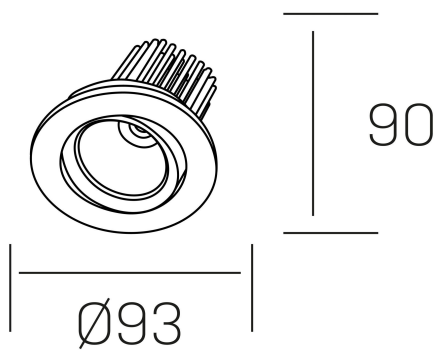

**rebecca**  
K53270.01.RF.ALUMN.35.ST.9.40.DA

## GENERAL DETAILS

INSTALLATION	recessed with frame
FINISHES ALUMINIUM	Aluminum
LIGHT DIRECTION	Orientable
TILTING DEGREES	30°
ROTATION DEGREES	350°
BEAM ANGLE	35°
INT/EXT IP DEGREE	IP 23
MATERIAL	Aluminum
IK DEGREE	IK05
UTILIZATION	Indoor
WARRANTY	3 years

## ELECTRICAL DETAILS

LAMP	LED
POWER	10W
COLOUR TEMPERATURE	4000K
LUMINOUS FLUX	920 Lm
EFFICACY DIMMING	78-82 lm/W
DIMABLE	DALI
DRIVER	Remote
CLASS PROTECTION	II
COLOUR RENDERING INDEX	CRI>90
VOLTAGE	220-240 V
FRECUENCIA	50-60 Hz
CURRENT INTENSITY	300 mA
LIFE TIME	35.000 h

## GENERAL DIMENSIONS

DIMENSIONS	Ø 93 mm
CUT OUT	Ø 80 mm
HEIGHT	h 90 mm
DIMENSIONES DE EMBALAJE	125 × 110 × 110 mm
PESO NETO	0.22

\*Please might expect a max.15% figure reduction in finishes other than white