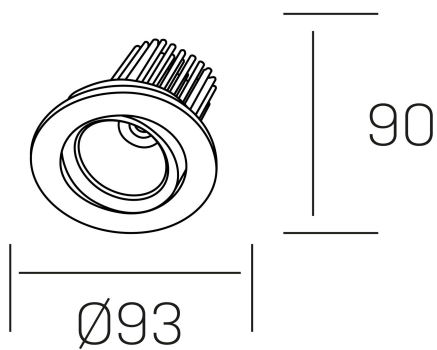

rebecca
K53270.01.RF.ALUMN.35.ST.9.40.DA

GENERAL DETAILS

INSTALLATION	recessed with frame
FINISHES ALUMINIUM	Aluminum
LIGHT DIRECTION	Orientable
TILTING DEGREES	30°
ROTATION DEGREES	350°
BEAM ANGLE	35°
INT/EXT IP DEGREE	IP 23
MATERIAL	Aluminum
IK DEGREE	IK05
UTILIZATION	Indoor
WARRANTY	5 years

ELECTRICAL DETAILS

LAMP	LED
POWER	10W
COLOUR TEMPERATURE	4000K
LUMINOUS FLUX	920 Lm
EFFICACY DIMMING	78-82 lm/W
DIMABLE	DALI
DRIVER	Remote
CLASS PROTECTION	II
COLOUR RENDERING INDEX	CRI>90
VOLTAGE	220-240 V
CURRENT INTENSITY	300 mA
LIFE TIME	50.000 h

GENERAL DIMENSIONS

DIMENSIONS	Ø 93 mm
CUT OUT	Ø 80 mm
HEIGHT	h 90 mm
DIMENSIONES DE EMBALAJE	125 × 110 × 110 mm
PESO NETO	0.22

*Please might expect a max.15% figure reduction in finishes other than white