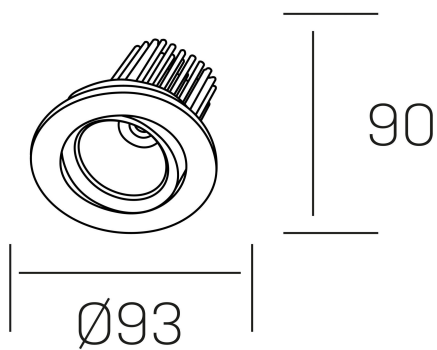

rebecca
K53270.01.RF.ALUMN.35.ST.9.40.D1

GENERAL DETAILS

| | |
|--------------------|---------------------|
| INSTALLATION | recessed with frame |
| FINISHES ALUMINIUM | Aluminum |
| LIGHT DIRECTION | Orientable |
| TILTING DEGREES | 30° |
| ROTATION DEGREES | 350° |
| BEAM ANGLE | 35° |
| INT/EXT IP DEGREE | IP 23 |
| MATERIAL | Aluminum |
| IK DEGREE | IK05 |
| UTILIZATION | Indoor |
| WARRANTY | 3 years |

ELECTRICAL DETAILS

| | |
|------------------------|------------|
| LAMP | LED |
| POWER | 10W |
| COLOUR TEMPERATURE | 4000K |
| LUMINOUS FLUX | 920 Lm |
| EFFICACY DIMMING | 78-82 lm/W |
| DIMABLE | 1.10v |
| DRIVER | Remote |
| CLASS PROTECTION | II |
| COLOUR RENDERING INDEX | CRI>90 |
| VOLTAGE | 220-240 V |
| FRECUENCIA | 50-60 Hz |
| CURRENT INTENSITY | 300 mA |
| LIFE TIME | 50.000 h |

GENERAL DIMENSIONS

| | |
|-------------------------|--------------------|
| DIMENSIONS | Ø 93 mm |
| CUT OUT | Ø 80 mm |
| HEIGHT | h 90 mm |
| DIMENSIONES DE EMBALAJE | 125 × 110 × 110 mm |
| PESO NETO | 0.22 |