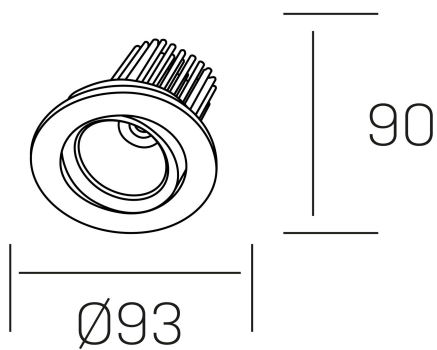

rebecca
K53270.01.RF.ALUMN.35.ST.9.40.D1

GENERAL DETAILS

INSTALLATION	recessed with frame
FINISHES ALUMINIUM	Aluminum
LIGHT DIRECTION	Orientable
TILTING DEGREES	30°
ROTATION DEGREES	350°
BEAM ANGLE	35°
INT/EXT IP DEGREE	IP 23
MATERIAL	Aluminum
IK DEGREE	IK05
UTILIZATION	Indoor
WARRANTY	3 years

ELECTRICAL DETAILS

LAMP	LED
POWER	10W
COLOUR TEMPERATURE	4000K
LUMINOUS FLUX	920 Lm
EFFICACY DIMMING	78-82 lm/W
DIMABLE	1.10v
DRIVER	Remote
CLASS PROTECTION	II
COLOUR RENDERING INDEX	CRI>90
VOLTAGE	220-240 V
FRECUENCIA	50-60 Hz
CURRENT INTENSITY	300 mA
LIFE TIME	35.000 h

GENERAL DIMENSIONS

DIMENSIONS	Ø 93 mm
CUT OUT	Ø 80 mm
HEIGHT	h 90 mm
DIMENSIONES DE EMBALAJE	125 × 110 × 110 mm
PESO NETO	0.22

*Please might expect a max.15% figure reduction in finishes other than white