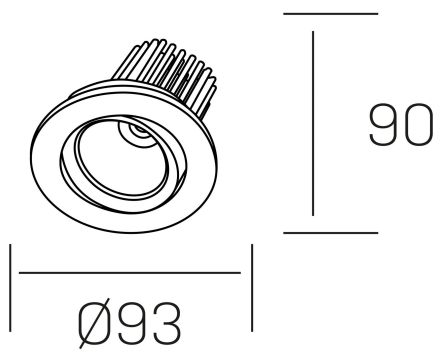

**rebecca**

K53270.01.RF.ALUMN.35.ST.9.40

#### GENERAL DETAILS

INSTALLATION	recessed with frame
FINISHES ALUMINIUM	Aluminum
LIGHT DIRECTION	Orientable
TILTING DEGREES	30°
ROTATION DEGREES	350°
BEAM ANGLE	35°
INT/EXT IP DEGREE	IP 23
MATERIAL	Aluminum
IK DEGREE	IK05
UTILIZATION	Indoor
WARRANTY	3 years

#### ELECTRICAL DETAILS

LAMP	LED
POWER	10W
COLOUR TEMPERATURE	4000K
LUMINOUS FLUX	920 Lm
EFFICACY DIMMING	78-82 lm/W
DIMABLE	No Dim
DRIVER	Remote
CLASS PROTECTION	II
COLOUR RENDERING INDEX	CRI>90
VOLTAGE	220-240 V
FRECUENCIA	50-60 Hz
CURRENT INTENSITY	300 mA
LIFE TIME	50.000 h

#### GENERAL DIMENSIONS

DIMENSIONS	Ø 93 mm
CUT OUT	Ø 80 mm
HEIGHT	h 90 mm
DIMENSIONES DE EMBALAJE	125 × 110 × 110 mm
PESO NETO	0.22

\*Please might expect a max.15% figure reduction in finishes other than white