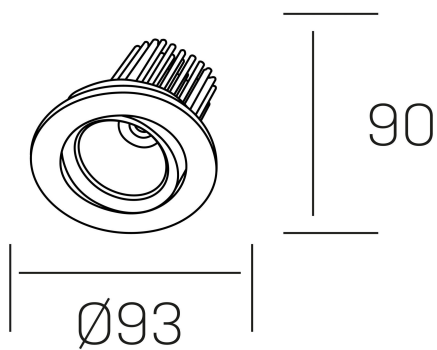

**rebecca**

K53270.01.RF.ALUMN.35.ST.9.40

#### GENERAL DETAILS

INSTALLATION	recessed with frame
FINISHES ALUMINIUM	Aluminum
LIGHT DIRECTION	Orientable
TILTING DEGREES	30°
ROTATION DEGREES	350°
BEAM ANGLE	35°
INT/EXT IP DEGREE	IP 23
MATERIAL	Aluminum
IK DEGREE	IK05
UTILIZATION	Indoor
WARRANTY	3 years

#### ELECTRICAL DETAILS

LAMP	LED
POWER	10W
COLOUR TEMPERATURE	4000K
LUMINOUS FLUX	920 Lm
EFFICACY DIMMING	78-82 lm/W
DIMABLE	No Dim
DRIVER	Remote
CLASS PROTECTION	II
COLOUR RENDERING INDEX	CRI>90
VOLTAGE	220-240 V
FRECUENCIA	50-60 Hz
CURRENT INTENSITY	300 mA
LIFE TIME	35.000 h

#### GENERAL DIMENSIONS

DIMENSIONS	Ø 93 mm
CUT OUT	Ø 80 mm
HEIGHT	h 90 mm
DIMENSIONES DE EMBALAJE	125 × 110 × 110 mm
PESO NETO	0.22

\*Please might expect a max.15% figure reduction in finishes other than white