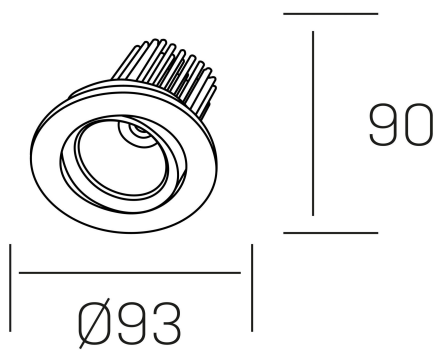

rebecca

K53270.01.RF.ALUMN.35.ST.9.30.PU

GENERAL DETAILS

INSTALLATION	recessed with frame
FINISHES ALUMINIUM	Aluminum
LIGHT DIRECTION	Orientable
TILTING DEGREES	30°
ROTATION DEGREES	350°
BEAM ANGLE	35°
INT/EXT IP DEGREE	IP 23
MATERIAL	Aluminum
IK DEGREE	IK05
UTILIZATION	Indoor
WARRANTY	3 years

ELECTRICAL DETAILS

LAMP	LED
POWER	10W
COLOUR TEMPERATURE	3000K
LUMINOUS FLUX	880 Lm
EFFICACY DIMMING	78-82 lm/W
DIMABLE	Push
DRIVER	Remote
CLASS PROTECTION	II
COLOUR RENDERING INDEX	CRI>90
VOLTAGE	220-240 V
FRECUENCIA	50-60 Hz
CURRENT INTENSITY	300 mA
LIFE TIME	50.000 h

GENERAL DIMENSIONS

DIMENSIONS	Ø 93 mm
CUT OUT	Ø 80 mm
HEIGHT	h 90 mm
DIMENSIONES DE EMBALAJE	125 × 110 × 110 mm
PESO NETO	0.22

*Please might expect a max.15% figure reduction in finishes other than white