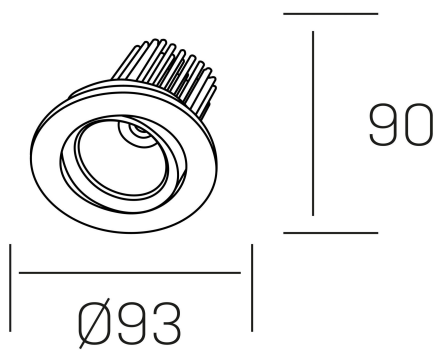

**rebecca**  
K53270.01.RF.ALUMN.35.ST.9.30.PU

#### GENERAL DETAILS

INSTALLATION	recessed with frame
FINISHES ALUMINIUM	Aluminum
LIGHT DIRECTION	Orientable
TILTING DEGREES	30°
ROTATION DEGREES	350°
BEAM ANGLE	35°
INT/EXT IP DEGREE	IP 23
MATERIAL	Aluminum
IK DEGREE	IK05
UTILIZATION	Indoor
WARRANTY	3 years

#### ELECTRICAL DETAILS

LAMP	LED
POWER	10W
COLOUR TEMPERATURE	3000K
LUMINOUS FLUX	880 Lm
EFFICACY DIMMING	78-82 lm/W
DIMABLE	Push
DRIVER	Remote
CLASS PROTECTION	II
COLOUR RENDERING INDEX	CRI>90
VOLTAGE	220-240 V
FRECUENCIA	50-60 Hz
CURRENT INTENSITY	300 mA
LIFE TIME	35.000 h

#### GENERAL DIMENSIONS

DIMENSIONS	Ø 93 mm
CUT OUT	Ø 80 mm
HEIGHT	h 90 mm
DIMENSIONES DE EMBALAJE	125 × 110 × 110 mm
PESO NETO	0.22

\*Please might expect a max.15% figure reduction in finishes other than white