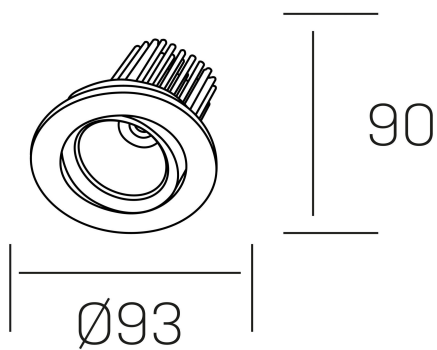

rebecca

K53270.01.RF.ALUMN.35.ST.9.30.PU

GENERAL DETAILS

| | |
|--------------------|---------------------|
| INSTALLATION | recessed with frame |
| FINISHES ALUMINIUM | Aluminum |
| LIGHT DIRECTION | Orientable |
| TILTING DEGREES | 30° |
| ROTATION DEGREES | 350° |
| BEAM ANGLE | 35° |
| INT/EXT IP DEGREE | IP 23 |
| MATERIAL | Aluminum |
| IK DEGREE | IK05 |
| UTILIZATION | Indoor |
| WARRANTY | 5 years |

ELECTRICAL DETAILS

| | |
|------------------------|------------|
| LAMP | LED |
| POWER | 10W |
| COLOUR TEMPERATURE | 3000K |
| LUMINOUS FLUX | 880 Lm |
| EFFICACY DIMMING | 78-82 lm/W |
| DIMABLE | Push |
| DRIVER | Remote |
| CLASS PROTECTION | II |
| COLOUR RENDERING INDEX | CRI>90 |
| VOLTAGE | 220-240 V |
| CURRENT INTENSITY | 300 mA |
| LIFE TIME | 50.000 h |

GENERAL DIMENSIONS

| | |
|-------------------------|--------------------|
| DIMENSIONS | Ø 93 mm |
| CUT OUT | Ø 80 mm |
| HEIGHT | h 90 mm |
| DIMENSIONES DE EMBALAJE | 125 × 110 × 110 mm |
| PESO NETO | 0.22 |