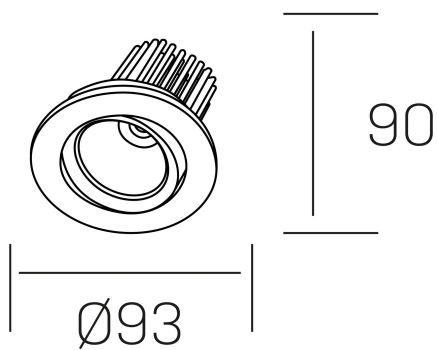

rebecca

K53270.01.RF.ALUMN.35.ST.9.30.PC

GENERAL DETAILS

INSTALLATION	recessed with frame
FINISHES ALUMINIUM	Aluminum
LIGHT DIRECTION	Orientable
TILTING DEGREES	30°
ROTATION DEGREES	350°
BEAM ANGLE	35°
INT/EXT IP DEGREE	IP 23
MATERIAL	Aluminum
IK DEGREE	IK05
UTILIZATION	Indoor
WARRANTY	5 years

ELECTRICAL DETAILS

LAMP	LED
POWER	10W
COLOUR TEMPERATURE	3000K
LUMINOUS FLUX	880 Lm
EFFICACY DIMMING	78-82 lm/W
DIMABLE	PHASE CUT
DRIVER	Remote
CLASS PROTECTION	II
COLOUR RENDERING INDEX	CRI>90
VOLTAGE	220-240 V
CURRENT INTENSITY	300 mA
LIFE TIME	50.000 h

GENERAL DIMENSIONS

DIMENSIONS	Ø 93 mm
CUT OUT	Ø 80 mm
HEIGHT	h 90 mm
DIMENSIONES DE EMBALAJE	125 × 110 × 110 mm
PESO NETO	0.22

*Please might expect a max.15% figure reduction in finishes other than white