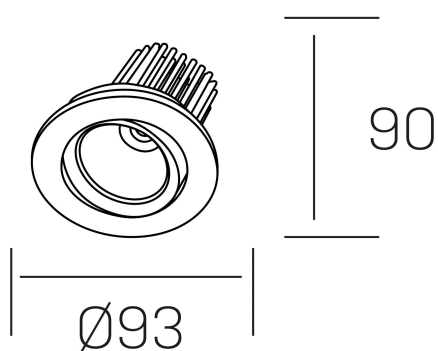

rebecca
K53270.01.RF.ALUMN.35.ST.9.30.PC

GENERAL DETAILS

INSTALLATION	recessed with frame
FINISHES ALUMINIUM	Aluminum
LIGHT DIRECTION	Orientable
TILTING DEGREES	30°
ROTATION DEGREES	350°
BEAM ANGLE	35°
INT/EXT IP DEGREE	IP 23
MATERIAL	Aluminum
IK DEGREE	IK05
UTILIZATION	Indoor
WARRANTY	3 years

ELECTRICAL DETAILS

LAMP	LED
POWER	10W
COLOUR TEMPERATURE	3000K
LUMINOUS FLUX	880 Lm
EFFICACY DIMMING	78-82 lm/W
DIMABLE	PHASE CUT
DRIVER	Remote
CLASS PROTECTION	II
COLOUR RENDERING INDEX	CRI>90
VOLTAGE	220-240 V
FRECUENCIA	50-60 Hz
CURRENT INTENSITY	300 mA
LIFE TIME	50.000 h

GENERAL DIMENSIONS

DIMENSIONS	Ø 93 mm
CUT OUT	Ø 80 mm
HEIGHT	h 90 mm
DIMENSIONES DE EMBALAJE	125 × 110 × 110 mm
PESO NETO	0.22

*Please might expect a max.15% figure reduction in finishes other than white