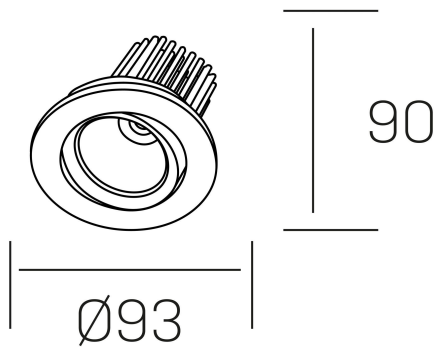

**rebecca**

K53270.01.RF.ALUMN.35.ST.9.30.PC

#### GENERAL DETAILS

INSTALLATION	recessed with frame
FINISHES ALUMINIUM	Aluminum
LIGHT DIRECTION	Orientable
TILTING DEGREES	30°
ROTATION DEGREES	350°
BEAM ANGLE	35°
INT/EXT IP DEGREE	IP 23
MATERIAL	Aluminum
IK DEGREE	IK05
UTILIZATION	Indoor
WARRANTY	3 years

#### ELECTRICAL DETAILS

LAMP	LED
POWER	10W
COLOUR TEMPERATURE	3000K
LUMINOUS FLUX	880 Lm
EFFICACY DIMMING	78-82 lm/W
DIMABLE	PHASE CUT
DRIVER	Remote
CLASS PROTECTION	II
COLOUR RENDERING INDEX	CRI>90
VOLTAGE	220-240 V
FRECUENCIA	50-60 Hz
CURRENT INTENSITY	300 mA
LIFE TIME	35.000 h

#### GENERAL DIMENSIONS

DIMENSIONS	Ø 93 mm
CUT OUT	Ø 80 mm
HEIGHT	h 90 mm
DIMENSIONES DE EMBALAJE	125 × 110 × 110 mm
PESO NETO	0.22

\*Please might expect a max.15% figure reduction in finishes other than white