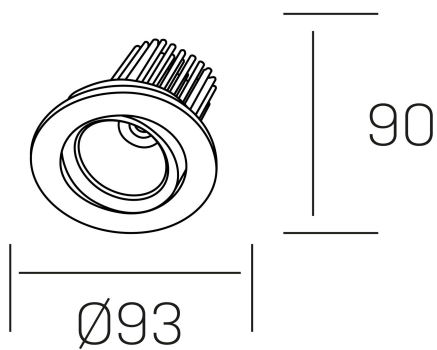

rebecca
K53270.01.RF.ALUMN.35.ST.9.30.DA

GENERAL DETAILS

INSTALLATION	recessed with frame
FINISHES ALUMINIUM	Aluminum
LIGHT DIRECTION	Orientable
TILTING DEGREES	30°
ROTATION DEGREES	350°
BEAM ANGLE	35°
INT/EXT IP DEGREE	IP 23
MATERIAL	Aluminum
IK DEGREE	IK05
UTILIZATION	Indoor
WARRANTY	3 years

ELECTRICAL DETAILS

LAMP	LED
POWER	10W
COLOUR TEMPERATURE	3000K
LUMINOUS FLUX	880 Lm
EFFICACY DIMMING	78-82 lm/W
DIMABLE	DALI
DRIVER	Remote
CLASS PROTECTION	II
COLOUR RENDERING INDEX	CRI>90
VOLTAGE	220-240 V
FRECUENCIA	50-60 Hz
CURRENT INTENSITY	300 mA
LIFE TIME	35.000 h

GENERAL DIMENSIONS

DIMENSIONS	Ø 93 mm
CUT OUT	Ø 80 mm
HEIGHT	h 90 mm
DIMENSIONES DE EMBALAJE	125 × 110 × 110 mm
PESO NETO	0.22

*Please might expect a max.15% figure reduction in finishes other than white