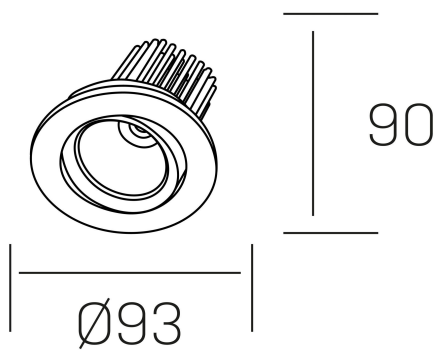

rebecca
K53270.01.RF.ALUMN.35.ST.9.30.D1

GENERAL DETAILS

INSTALLATION	recessed with frame
FINISHES ALUMINIUM	Aluminum
LIGHT DIRECTION	Orientable
TILTING DEGREES	30°
ROTATION DEGREES	350°
BEAM ANGLE	35°
INT/EXT IP DEGREE	IP 23
MATERIAL	Aluminum
IK DEGREE	IK05
UTILIZATION	Indoor
WARRANTY	3 years

ELECTRICAL DETAILS

LAMP	LED
POWER	10W
COLOUR TEMPERATURE	3000K
LUMINOUS FLUX	880 Lm
EFFICACY DIMMING	78-82 lm/W
DIMABLE	1.10v
DRIVER	Remote
CLASS PROTECTION	II
COLOUR RENDERING INDEX	CRI>90
VOLTAGE	220-240 V
FRECUENCIA	50-60 Hz
CURRENT INTENSITY	300 mA
LIFE TIME	50.000 h

GENERAL DIMENSIONS

DIMENSIONS	Ø 93 mm
CUT OUT	Ø 80 mm
HEIGHT	h 90 mm
DIMENSIONES DE EMBALAJE	125 × 110 × 110 mm
PESO NETO	0.22

*Please might expect a max.15% figure reduction in finishes other than white