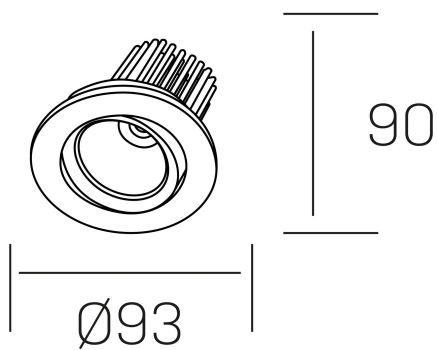

rebecca

K53270.01.RF.ALUMN.35.ST.9.30

GENERAL DETAILS

INSTALLATION	recessed with frame
FINISHES ALUMINIUM	Aluminum
LIGHT DIRECTION	Orientable
TILTING DEGREES	30°
ROTATION DEGREES	350°
BEAM ANGLE	35°
INT/EXT IP DEGREE	IP 23
MATERIAL	Aluminum
IK DEGREE	IK05
UTILIZATION	Indoor
WARRANTY	5 years

ELECTRICAL DETAILS

LAMP	LED
POWER	10W
COLOUR TEMPERATURE	3000K
LUMINOUS FLUX	880 Lm
EFFICACY DIMMING	78-82 lm/W
DIMABLE	No Dim
DRIVER	Remote
CLASS PROTECTION	II
COLOUR RENDERING INDEX	CRI>90
VOLTAGE	220-240 V
CURRENT INTENSITY	300 mA
LIFE TIME	50.000 h

GENERAL DIMENSIONS

DIMENSIONS	Ø 93 mm
CUT OUT	Ø 80 mm
HEIGHT	h 90 mm
DIMENSIONES DE EMBALAJE	125 × 110 × 110 mm
PESO NETO	0.22

*Please might expect a max.15% figure reduction in finishes other than white