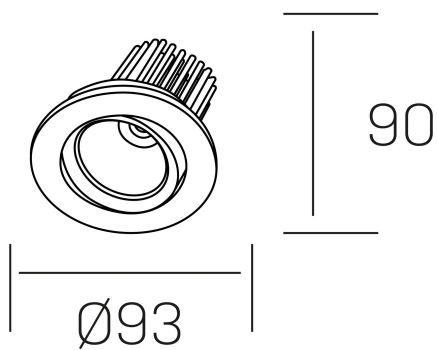

rebecca

K53270.01.RF.ALUMN.35.ST.9.30

GENERAL DETAILS

INSTALLATION	recessed with frame
FINISHES ALUMINIUM	Aluminum
LIGHT DIRECTION	Orientable
TILTING DEGREES	30°
ROTATION DEGREES	350°
BEAM ANGLE	35°
INT/EXT IP DEGREE	IP 23
MATERIAL	Aluminum
IK DEGREE	IK05
UTILIZATION	Indoor
WARRANTY	3 years

ELECTRICAL DETAILS

LAMP	LED
POWER	10W
COLOUR TEMPERATURE	3000K
LUMINOUS FLUX	880 Lm
EFFICACY DIMMING	78-82 lm/W
DIMABLE	No Dim
DRIVER	Remote
CLASS PROTECTION	II
COLOUR RENDERING INDEX	CRI>90
VOLTAGE	220-240 V
FRECUENCIA	50-60 Hz
CURRENT INTENSITY	300 mA
LIFE TIME	50.000 h

GENERAL DIMENSIONS

DIMENSIONS	Ø 93 mm
CUT OUT	Ø 80 mm
HEIGHT	h 90 mm
DIMENSIONES DE EMBALAJE	125 × 110 × 110 mm
PESO NETO	0.22

*Please might expect a max.15% figure reduction in finishes other than white