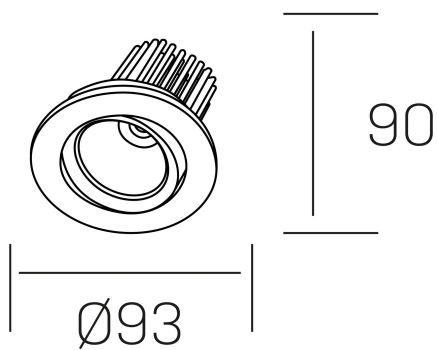

rebecca

K53270.01.RF.ALUMN.35.ST.9.30

GENERAL DETAILS

INSTALLATION	recessed with frame
FINISHES ALUMINIUM	Aluminum
LIGHT DIRECTION	Orientable
TILTING DEGREES	30°
ROTATION DEGREES	350°
BEAM ANGLE	35°
INT/EXT IP DEGREE	IP 23
MATERIAL	Aluminum
IK DEGREE	IK05
UTILIZATION	Indoor
WARRANTY	3 years

ELECTRICAL DETAILS

LAMP	LED
POWER	10W
COLOUR TEMPERATURE	3000K
LUMINOUS FLUX	880 Lm
EFFICACY DIMMING	78-82 lm/W
DIMABLE	No Dim
DRIVER	Remote
CLASS PROTECTION	II
COLOUR RENDERING INDEX	CRI>90
VOLTAGE	220-240 V
FRECUENCIA	50-60 Hz
CURRENT INTENSITY	300 mA
LIFE TIME	35.000 h

GENERAL DIMENSIONS

DIMENSIONS	Ø 93 mm
CUT OUT	Ø 80 mm
HEIGHT	h 90 mm
DIMENSIONES DE EMBALAJE	125 × 110 × 110 mm
PESO NETO	0.22

*Please might expect a max.15% figure reduction in finishes other than white