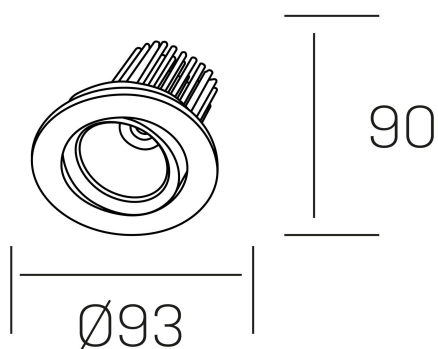

rebecca
K53270.01.RF.ALUMN.20.ST.9.40.PU

GENERAL DETAILS

INSTALLATION	recessed with frame
FINISHES ALUMINIUM	Aluminum
LIGHT DIRECTION	Orientable
TILTING DEGREES	30°
ROTATION DEGREES	350°
BEAM ANGLE	20°
INT/EXT IP DEGREE	IP 23
MATERIAL	Aluminum
IK DEGREE	IK05
UTILIZATION	Indoor
WARRANTY	3 years

ELECTRICAL DETAILS

LAMP	LED
POWER	10W
COLOUR TEMPERATURE	4000K
LUMINOUS FLUX	920 Lm
EFFICACY DIMMING	78-82 lm/W
DIMABLE	Push
DRIVER	Remote
CLASS PROTECTION	II
COLOUR RENDERING INDEX	CRI>90
VOLTAGE	220-240 V
FRECUENCIA	50-60 Hz
CURRENT INTENSITY	300 mA
LIFE TIME	50.000 h

GENERAL DIMENSIONS

DIMENSIONS	Ø 93 mm
CUT OUT	Ø 80 mm
HEIGHT	h 90 mm
DIMENSIONES DE EMBALAJE	125 × 110 × 110 mm
PESO NETO	0.22

*Please might expect a max.15% figure reduction in finishes other than white