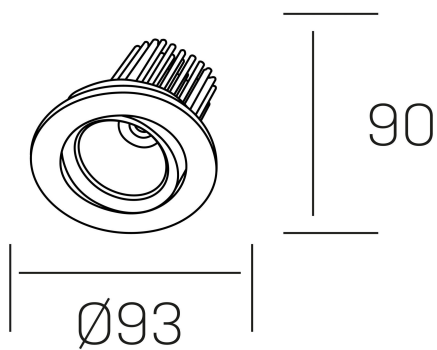

rebecca

K53270.01.RF.ALUMN.20.ST.9.40.PU

GENERAL DETAILS

INSTALLATION	recessed with frame
FINISHES ALUMINIUM	Aluminum
LIGHT DIRECTION	Orientable
TILTING DEGREES	30°
ROTATION DEGREES	350°
BEAM ANGLE	20°
INT/EXT IP DEGREE	IP 23
MATERIAL	Aluminum
IK DEGREE	IK05
UTILIZATION	Indoor
WARRANTY	5 years

ELECTRICAL DETAILS

LAMP	LED
POWER	10W
COLOUR TEMPERATURE	4000K
LUMINOUS FLUX	920 Lm
EFFICACY DIMMING	78-82 lm/W
DIMABLE	Push
DRIVER	Remote
CLASS PROTECTION	II
COLOUR RENDERING INDEX	CRI>90
VOLTAGE	220-240 V
CURRENT INTENSITY	300 mA
LIFE TIME	50.000 h

GENERAL DIMENSIONS

DIMENSIONS	Ø 93 mm
CUT OUT	Ø 80 mm
HEIGHT	h 90 mm
DIMENSIONES DE EMBALAJE	125 × 110 × 110 mm
PESO NETO	0.22

*Please might expect a max.15% figure reduction in finishes other than white