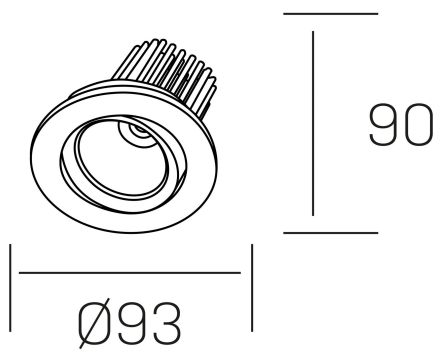

rebecca

K53270.01.RF.ALUMN.20.ST.9.40.PC

#### GENERAL DETAILS

INSTALLATION	recessed with frame
FINISHES ALUMINIUM	Aluminum
LIGHT DIRECTION	Orientable
TILTING DEGREES	30°
ROTATION DEGREES	350°
BEAM ANGLE	20°
INT/EXT IP DEGREE	IP 23
MATERIAL	Aluminum
IK DEGREE	IK05
UTILIZATION	Indoor
WARRANTY	3 years

#### ELECTRICAL DETAILS

LAMP	LED
POWER	10W
COLOUR TEMPERATURE	4000K
LUMINOUS FLUX	920 Lm
EFFICACY DIMMING	78-82 lm/W
DIMABLE	PHASE CUT
DRIVER	Remote
CLASS PROTECTION	II
COLOUR RENDERING INDEX	CRI>90
VOLTAGE	220-240 V
FRECUENCIA	50-60 Hz
CURRENT INTENSITY	300 mA
LIFE TIME	50.000 h

#### GENERAL DIMENSIONS

DIMENSIONS	Ø 93 mm
CUT OUT	Ø 80 mm
HEIGHT	h 90 mm
DIMENSIONES DE EMBALAJE	125 × 110 × 110 mm
PESO NETO	0.22

\*Please might expect a max.15% figure reduction in finishes other than white