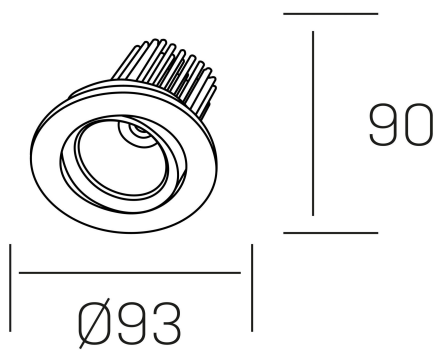

**rebecca**  
K53270.01.RF.ALUMN.20.ST.9.40.D1

## GENERAL DETAILS

INSTALLATION	recessed with frame
FINISHES ALUMINIUM	Aluminum
LIGHT DIRECTION	Orientable
TILTING DEGREES	30°
ROTATION DEGREES	350°
BEAM ANGLE	20°
INT/EXT IP DEGREE	IP 23
MATERIAL	Aluminum
IK DEGREE	IK05
UTILIZATION	Indoor
WARRANTY	3 years

## ELECTRICAL DETAILS

LAMP	LED
POWER	10W
COLOUR TEMPERATURE	4000K
LUMINOUS FLUX	920 Lm
EFFICACY DIMMING	78-82 lm/W
DIMABLE	1.10v
DRIVER	Remote
CLASS PROTECTION	II
COLOUR RENDERING INDEX	CRI>90
VOLTAGE	220-240 V
FRECUENCIA	50-60 Hz
CURRENT INTENSITY	300 mA
LIFE TIME	35.000 h

## GENERAL DIMENSIONS

DIMENSIONS	Ø 93 mm
CUT OUT	Ø 80 mm
HEIGHT	h 90 mm
DIMENSIONES DE EMBALAJE	125 × 110 × 110 mm
PESO NETO	0.22

\*Please might expect a max.15% figure reduction in finishes other than white