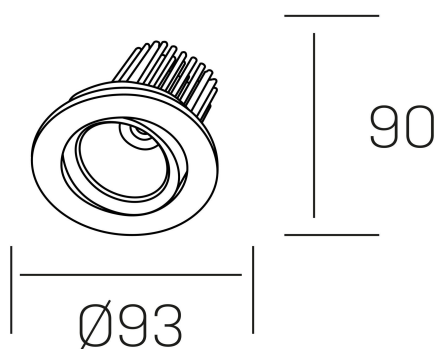

rebecca
K53270.01.RF.ALUMN.20.ST.9.40.D1

GENERAL DETAILS

INSTALLATION	recessed with frame
FINISHES ALUMINIUM	Aluminum
LIGHT DIRECTION	Orientable
TILTING DEGREES	30°
ROTATION DEGREES	350°
BEAM ANGLE	20°
INT/EXT IP DEGREE	IP 23
MATERIAL	Aluminum
IK DEGREE	IK05
UTILIZATION	Indoor
WARRANTY	3 years

ELECTRICAL DETAILS

LAMP	LED
POWER	10W
COLOUR TEMPERATURE	4000K
LUMINOUS FLUX	920 Lm
EFFICACY DIMMING	78-82 lm/W
DIMABLE	1.10v
DRIVER	Remote
CLASS PROTECTION	II
COLOUR RENDERING INDEX	CRI>90
VOLTAGE	220-240 V
FRECUENCIA	50-60 Hz
CURRENT INTENSITY	300 mA
LIFE TIME	50.000 h

GENERAL DIMENSIONS

DIMENSIONS	Ø 93 mm
CUT OUT	Ø 80 mm
HEIGHT	h 90 mm
DIMENSIONES DE EMBALAJE	125 × 110 × 110 mm
PESO NETO	0.22

*Please might expect a max.15% figure reduction in finishes other than white