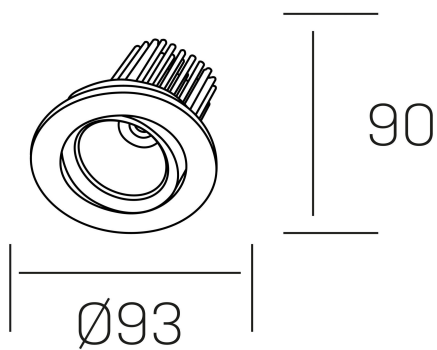

**rebecca**

K53270.01.RF.ALUMN.20.ST.9.40

#### GENERAL DETAILS

INSTALLATION	recessed with frame
FINISHES ALUMINIUM	Aluminum
LIGHT DIRECTION	Orientable
TILTING DEGREES	30°
ROTATION DEGREES	350°
BEAM ANGLE	20°
INT/EXT IP DEGREE	IP 23
MATERIAL	Aluminum
IK DEGREE	IK05
UTILIZATION	Indoor
WARRANTY	5 years

#### ELECTRICAL DETAILS

LAMP	LED
POWER	10W
COLOUR TEMPERATURE	4000K
LUMINOUS FLUX	920 Lm
EFFICACY DIMMING	78-82 lm/W
DIMABLE	No Dim
DRIVER	Remote
CLASS PROTECTION	II
COLOUR RENDERING INDEX	CRI>90
VOLTAGE	220-240 V
CURRENT INTENSITY	300 mA
LIFE TIME	50.000 h

#### GENERAL DIMENSIONS

DIMENSIONS	Ø 93 mm
CUT OUT	Ø 80 mm
HEIGHT	h 90 mm
DIMENSIONES DE EMBALAJE	125 × 110 × 110 mm
PESO NETO	0.22

\*Please might expect a max.15% figure reduction in finishes other than white