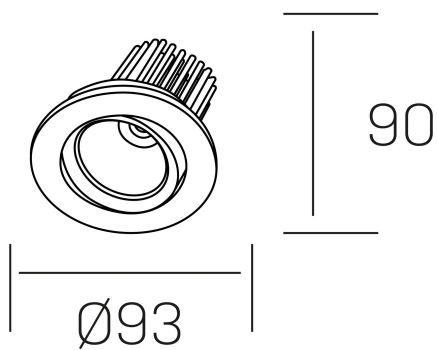

rebecca

K53270.01.RF.ALUMN.20.ST.9.40

GENERAL DETAILS

INSTALLATION	recessed with frame
FINISHES ALUMINIUM	Aluminum
LIGHT DIRECTION	Orientable
TILTING DEGREES	30°
ROTATION DEGREES	350°
BEAM ANGLE	20°
INT/EXT IP DEGREE	IP 23
MATERIAL	Aluminum
IK DEGREE	IK05
UTILIZATION	Indoor
WARRANTY	3 years

ELECTRICAL DETAILS

LAMP	LED
POWER	10W
COLOUR TEMPERATURE	4000K
LUMINOUS FLUX	920 Lm
EFFICACY DIMMING	78-82 lm/W
DIMABLE	No Dim
DRIVER	Remote
CLASS PROTECTION	II
COLOUR RENDERING INDEX	CRI>90
VOLTAGE	220-240 V
FRECUENCIA	50-60 Hz
CURRENT INTENSITY	300 mA
LIFE TIME	50.000 h

GENERAL DIMENSIONS

DIMENSIONS	Ø 93 mm
CUT OUT	Ø 80 mm
HEIGHT	h 90 mm
DIMENSIONES DE EMBALAJE	125 × 110 × 110 mm
PESO NETO	0.22

*Please might expect a max.15% figure reduction in finishes other than white