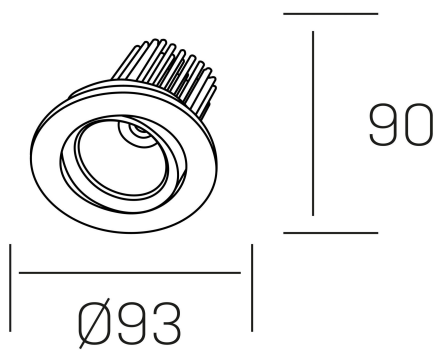

rebecca

K53270.01.RF.ALUMN.20.ST.9.40

#### GENERAL DETAILS

INSTALLATION	recessed with frame
FINISHES ALUMINIUM	Aluminum
LIGHT DIRECTION	Orientable
TILTING DEGREES	30°
ROTATION DEGREES	350°
BEAM ANGLE	20°
INT/EXT IP DEGREE	IP 23
MATERIAL	Aluminum
IK DEGREE	IK05
UTILIZATION	Indoor
WARRANTY	3 years

#### ELECTRICAL DETAILS

LAMP	LED
POWER	10W
COLOUR TEMPERATURE	4000K
LUMINOUS FLUX	920 Lm
EFFICACY DIMMING	78-82 lm/W
DIMABLE	No Dim
DRIVER	Remote
CLASS PROTECTION	II
COLOUR RENDERING INDEX	CRI>90
VOLTAGE	220-240 V
FRECUENCIA	50-60 Hz
CURRENT INTENSITY	300 mA
LIFE TIME	35.000 h

#### GENERAL DIMENSIONS

DIMENSIONS	Ø 93 mm
CUT OUT	Ø 80 mm
HEIGHT	h 90 mm
DIMENSIONES DE EMBALAJE	125 × 110 × 110 mm
PESO NETO	0.22

\*Please might expect a max.15% figure reduction in finishes other than white